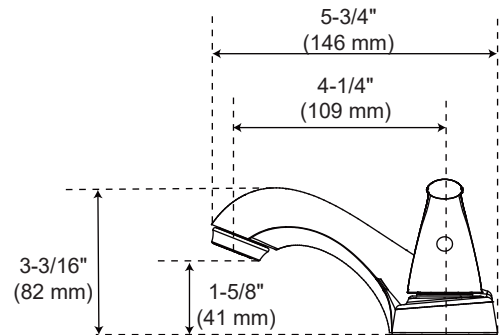

For detailed warranty information, visit ferguson.com/proflo-faucet-warranty.