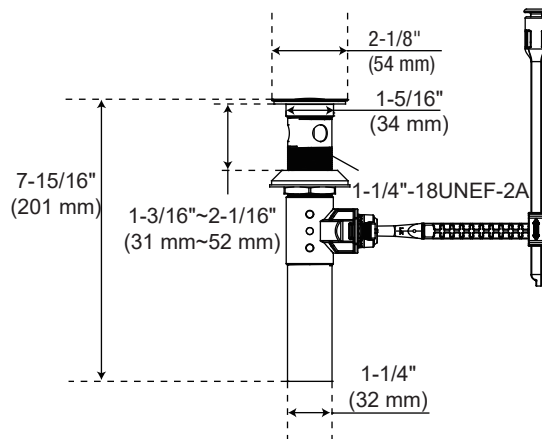

For detailed warranty information, visit ferguson.com/proflo-faucet-warranty.