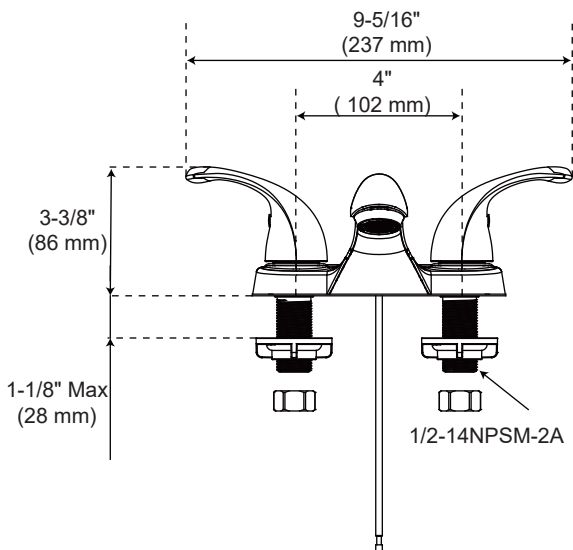

For detailed warranty information, visit ferguson.com/proflo-faucet-warranty.