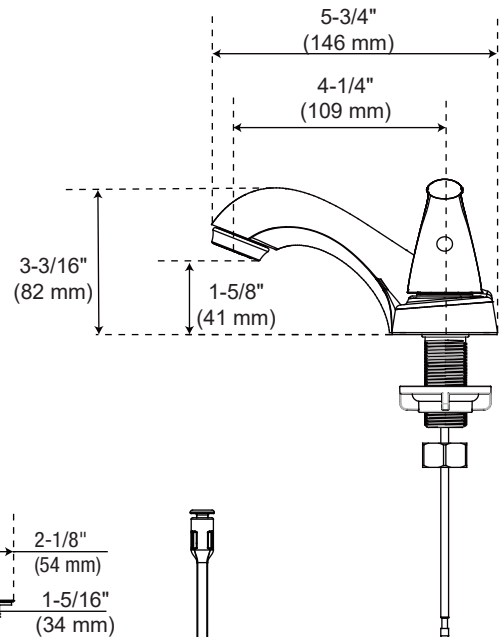

For detailed warranty information, visit ferguson.com/proflo-faucet-warranty.