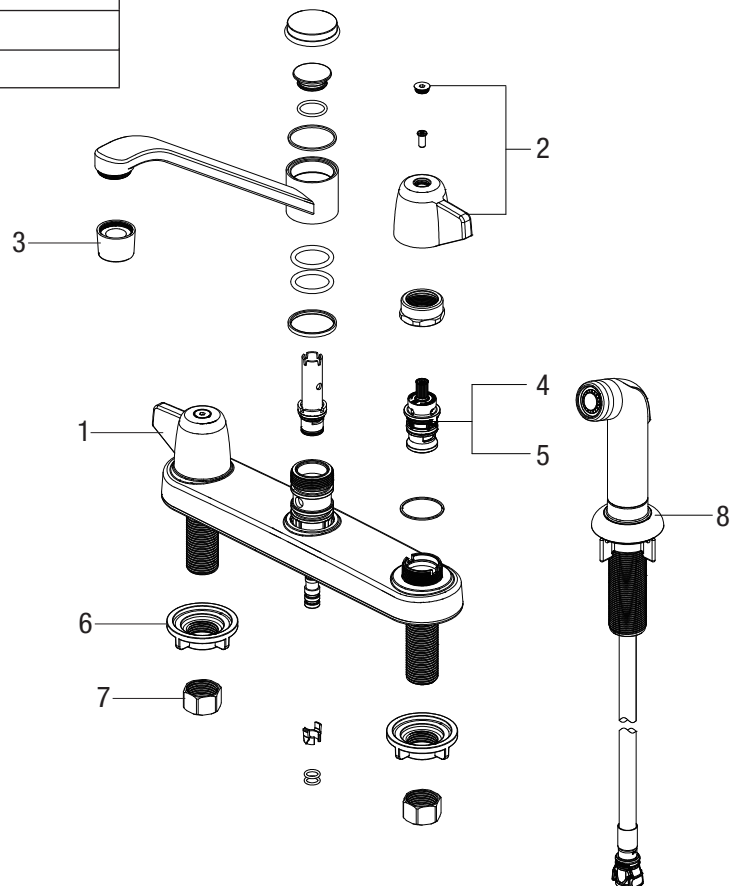

### TWO-HANDLE KITCHEN FAUCET WITH SIDE SPRAYER

**Model Numbers**

PFXC1187CP      Chrome

PFXC1187CP

No.	Item	Part Number	Material Type
1	Handle H	OBPF7KF13092*	Zinc Alloy
2	Handle C	OBPF7KF13091*	Zinc Alloy
3	Aerator	OBPF5KF30011*	Plastic
4	Cartridge H	OBPF220035	Ceramic
5	Cartridge C	OBPF220036	Ceramic
6	Mounting Nut	OBPF156001	Plastic
7	Coupling Nut	OBPF156002	Brass
8	Side Spray	OBPF6F36001*	Plastic