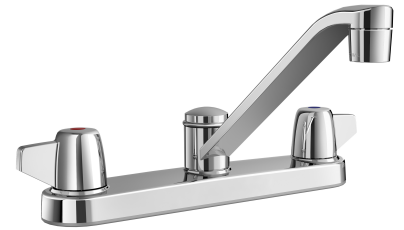

# PFXC1187LS

## TWO-HANDLE KITCHEN FAUCET

### Model Numbers

PFXC1187LSCP Chrome

No.	Item	Part Number	Material Type
1	Handle H	OBPF7KF13092*	Zinc Alloy
2	Handle C	OBPF7KF13091*	Zinc Alloy
3	Aerator	OBPF5KF30011*	Plastic
4	Cartridge H	OBPF220035	Ceramic
5	Cartridge C	OBPF220036	Ceramic
6	Mounting Nut	OBPF156001	Plastic
7	Coupling Nut	OBPF156002	Brass