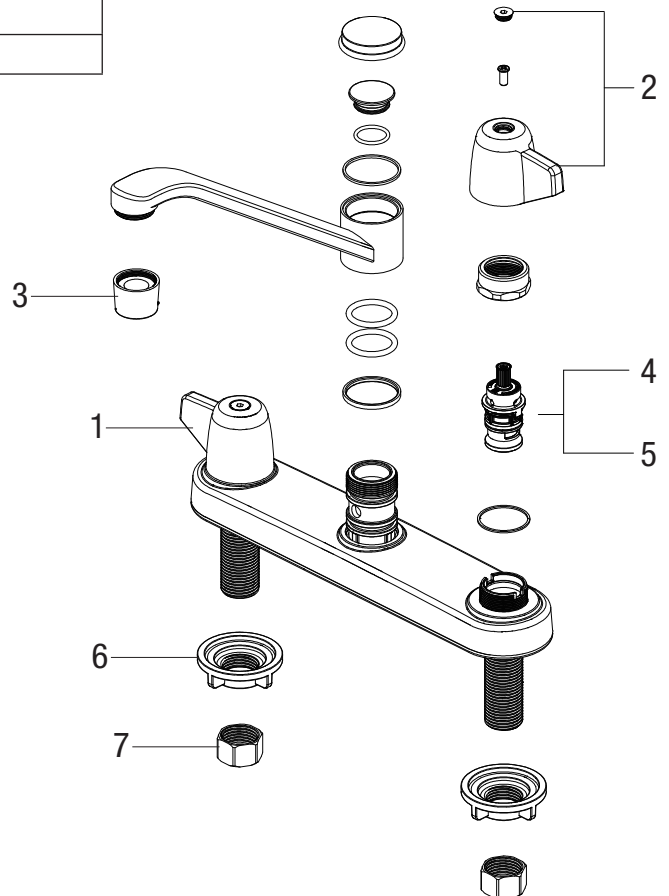

Warranty and Codes

This product comes complete with installation, operating, care and maintenance instructions. This PROFLO faucet carries a limited lifetime warranty when installed in residential applications. The warranty is five years in commercial applications. Certified to ASME A112.18.1. *Compliant with lead content requirements of California AB1953.