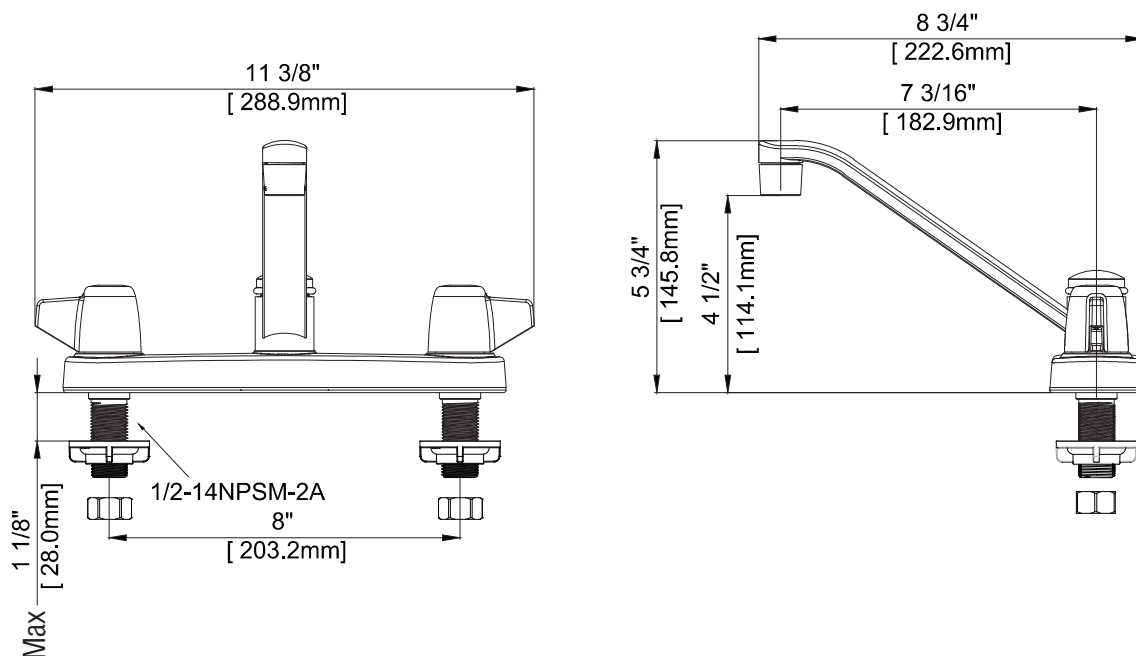

Warranty and Codes

This product comes complete with installation, operating, care and maintenance instructions. This PROFLO faucet carries a limited lifetime warranty when installed in residential applications. The warranty is five years in commercial applications.

*Compliant with lead content requirements of California AB 1953.