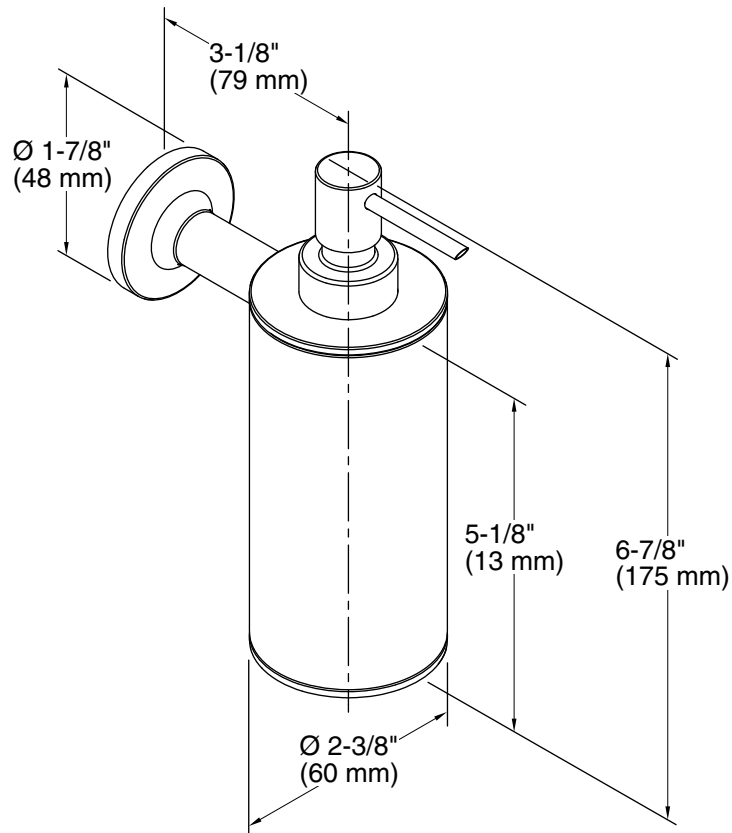

### Technical Information

All product dimensions are nominal.

Installation Type: Wall-mount

Material: Metal