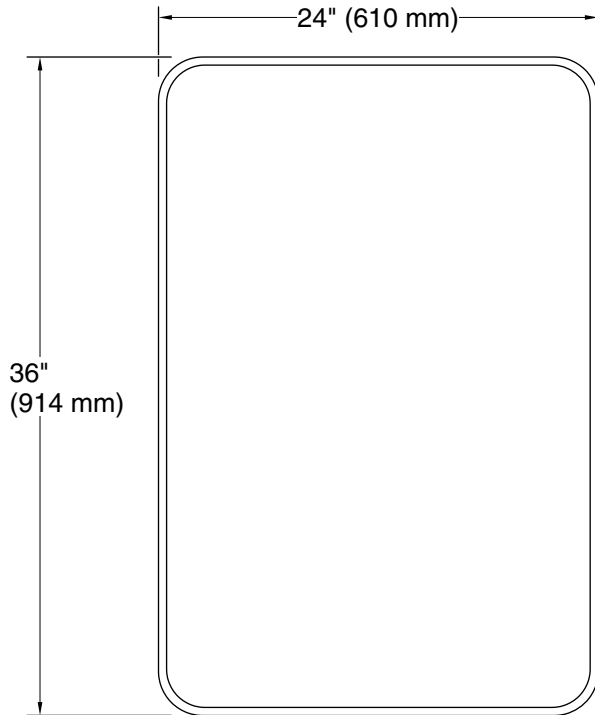

Essential
24" x 36" rectangular mirror
K-31364

Technical Information

All product dimensions are nominal.

Notes

Install this product according to the installation instructions.

Install the fastener to a stud to avoid possible property and product damage.