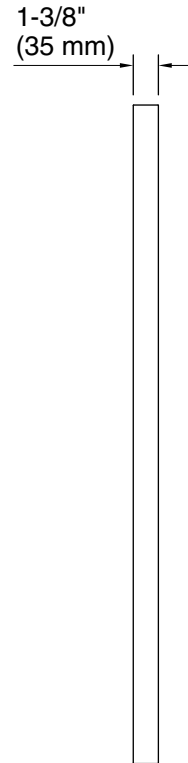

Features

- Clean and timeless design allows for use in any interior space
- Mounts vertically or horizontally depending on the look you want to create
- Frame maintains a durable, long-lasting finish
- Finishes coordinate with KOHLER® faucet and lighting products

See website for detailed warranty information.

Available Colors/Finishes

Color tiles intended for reference only.

Color	Code	Description
	BGL	Moderne Brushed Gold
	BNL	Brushed Nickel
	CPL	Polished Chrome
	BLL	Matte Black

Essential
30" x 45" rectangular mirror
K-31365

Technical Information

All product dimensions are nominal.

Notes

Install this product according to the installation instructions.

Install the fastener to a stud to avoid possible property and product damage.