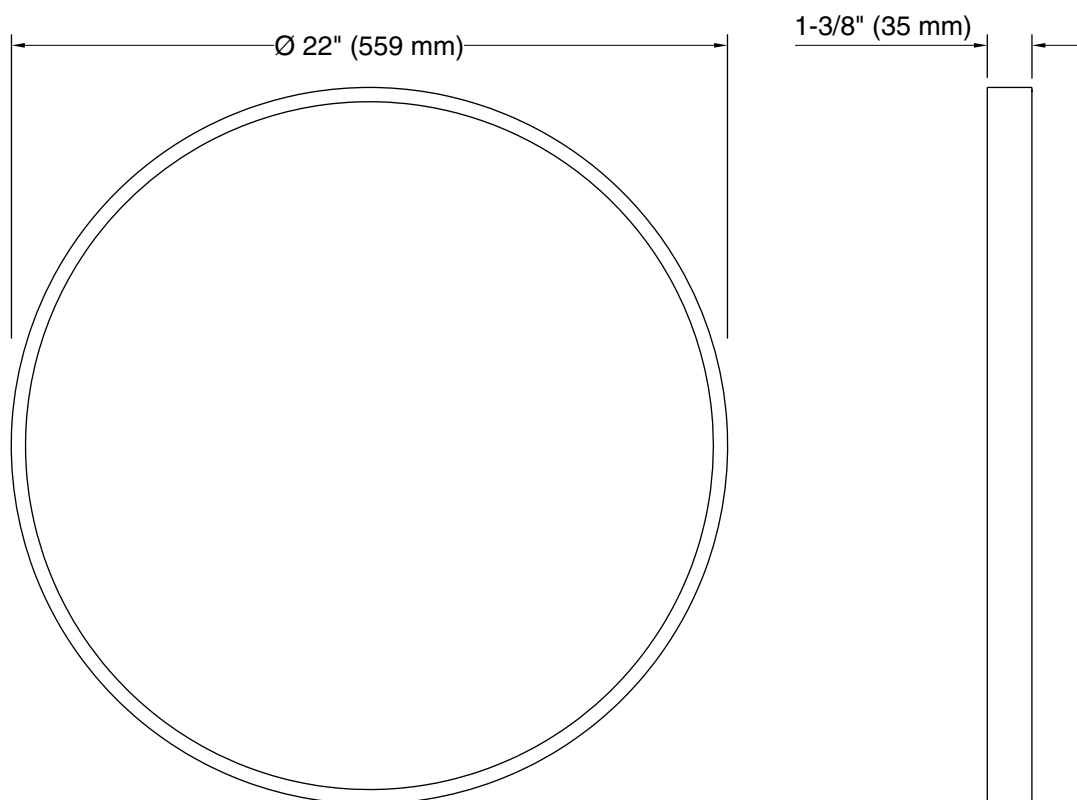

Color	Code	Description
	BGL	Moderne Brushed Gold
	BNL	Brushed Nickel
	CPL	Polished Chrome
	BLL	Matte Black

Technical Information

All product dimensions are nominal.

Notes

Install this product according to the installation instructions.