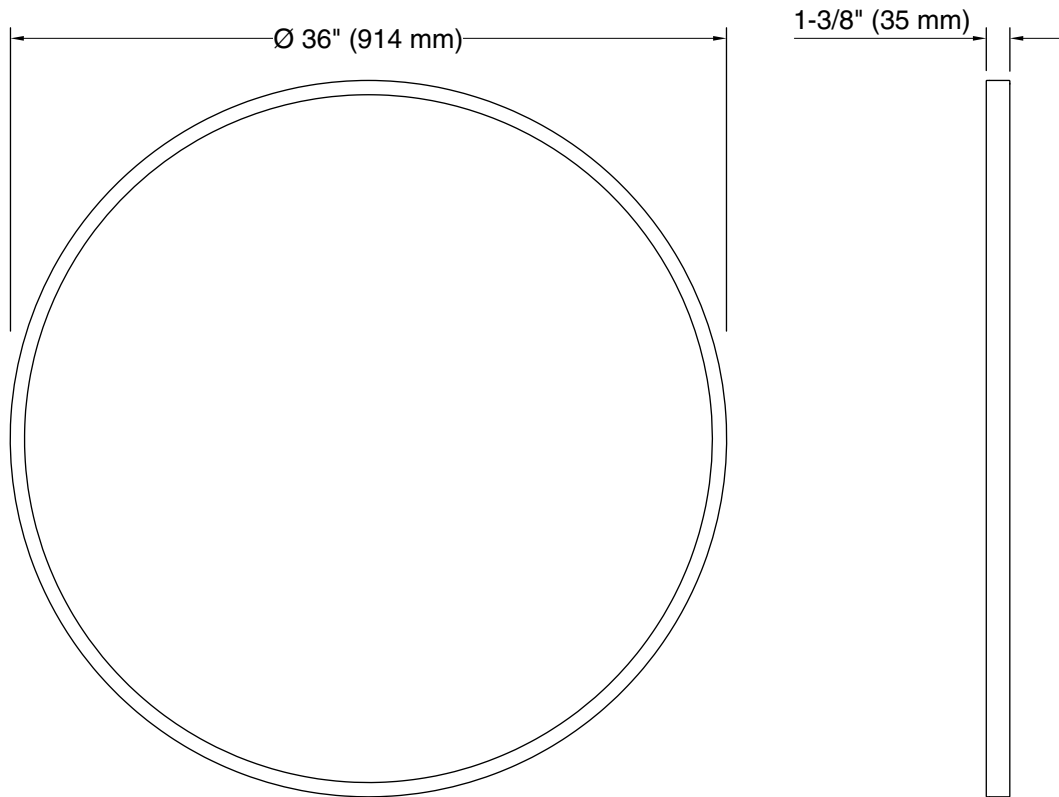

Color	Code	Description
	BGL	Moderne Brushed Gold
	BNL	Brushed Nickel
	CPL	Polished Chrome
	BLL	Matte Black

Technical Information

All product dimensions are nominal.

Notes

Install this product according to the installation instructions.