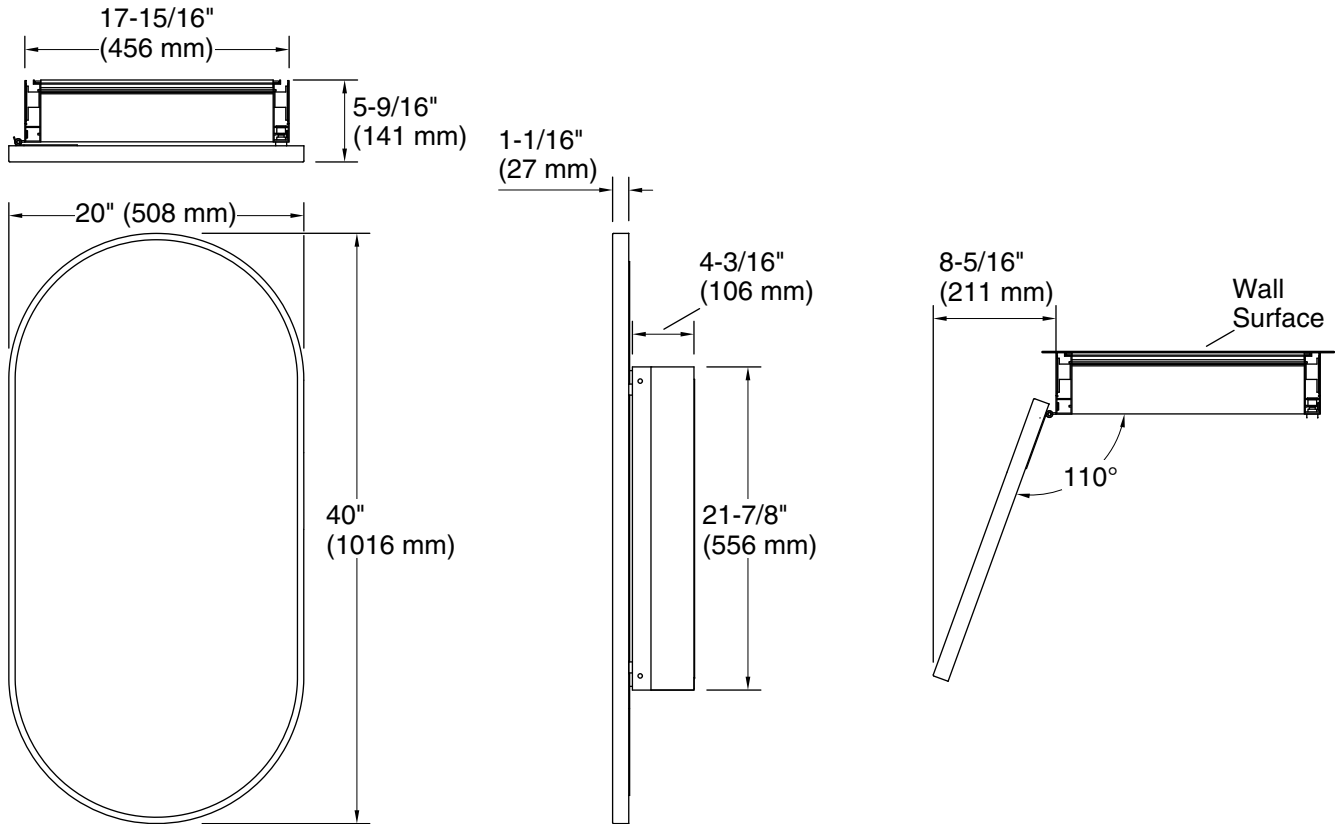

Features

- Front mirror, inside door mirror, and back panel mirror provide superior visibility
- Two adjustable tempered-glass shelves offer additional bathroom storage
- Finish-matched cabinet interior
- Half-shelf adjustable accessory for additional storage included
- Hinges have 110° opening capability

Material

- Anodized aluminum construction with a durable rustproof and chip-resistant finish

Installation

- Surface-mount or recessed
- Can be installed with left- or right-hand swing

Codes/Standards

None Applicable

Technical Information

All product dimensions are nominal.

Notes

Install this product according to the installation instructions.

For surface-mount, use anchors (not provided) rated for the loaded weight of this product.