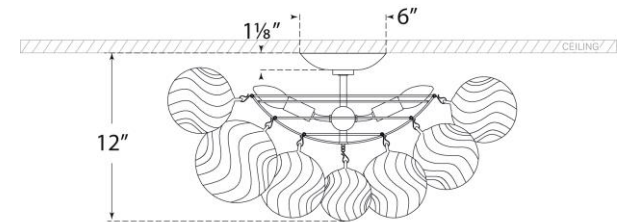

## Talia Extra Large Flush Mount

Item # JN 4113G/CG

Designer: Julie Neill

Height: 12"

Width: 25.25"

Canopy: 6" Round

Finishes: BSL/CG, G/CG, PW/CG

Socket: 4 - E12 Candelabra

Wattage: 4 - 6.5 LED B11

Weight: 14 Pounds

Front View

Bottom View