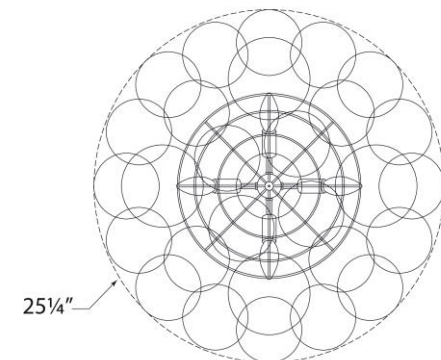

## Talia Extra Large Flush Mount

Item # JN 4113G/CG

Designer: Julie Neill

Height: 12"

Width: 25.25"

Canopy: 6" Round

Finishes: BSL/CG, G/CG, PW/CG

Socket: 4 - E12 Candelabra

Wattage: 4 - 6.5 LED B11

Weight: 14 Pounds

Front View

Bottom View