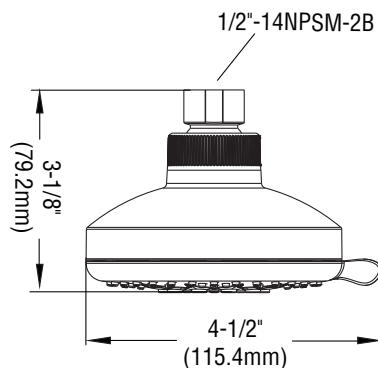

Product Specification

Warranty and Codes

This PROFLO product carries a limited lifetime warranty in residential applications. Warranty is 5 years in commercial applications. This product come complete with installation, operating, care and maintenance instructions. This product meets ASME: A112.18.1.