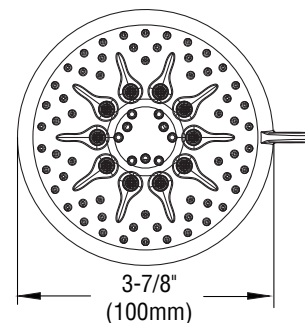

Product Specification

Warranty and Codes

This PROFLO product carries a limited lifetime warranty in residential applications. Warranty is 5 years in commercial applications. This product come complete with installation, operating, care and maintenance instructions. This product meets ASME: A112.18.1.