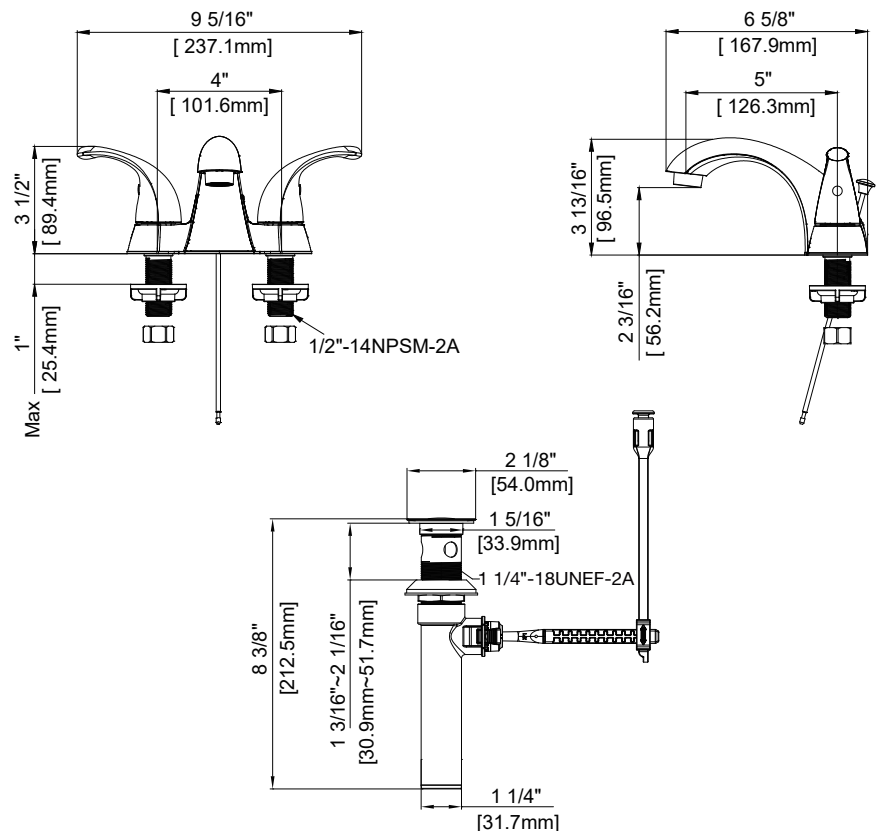

PFWSCM2M311

COLLISTON TWO-HANDLE LAVATORY FAUCET

Product Features

- Ceramic disc cartridges
- Metal handles
- Requires 3-hole sink with 4" on-center
- Max flow rate: 1.2 gpm at 60 psi
- ADA compliant
- Certified to ASME A112.18.1 / CSA B125.1
- cUPC/IAPMO listed
- NSF/ANSI/CAN61: Q ≤ 1
- WaterSense certified
- AB1953 certified

PFWSCM2M311

Model Numbers

| | |
|----------------|----------------|
| PFWSCM2M311 | Chrome |
| PFWSCM2M311ZBN | Brushed Nickel |

Warranty and Codes

This product comes complete with installation, operating, care and maintenance instructions. This PROFLO faucet carries a limited lifetime warranty when installed in residential applications. The warranty is five years in commercial applications.