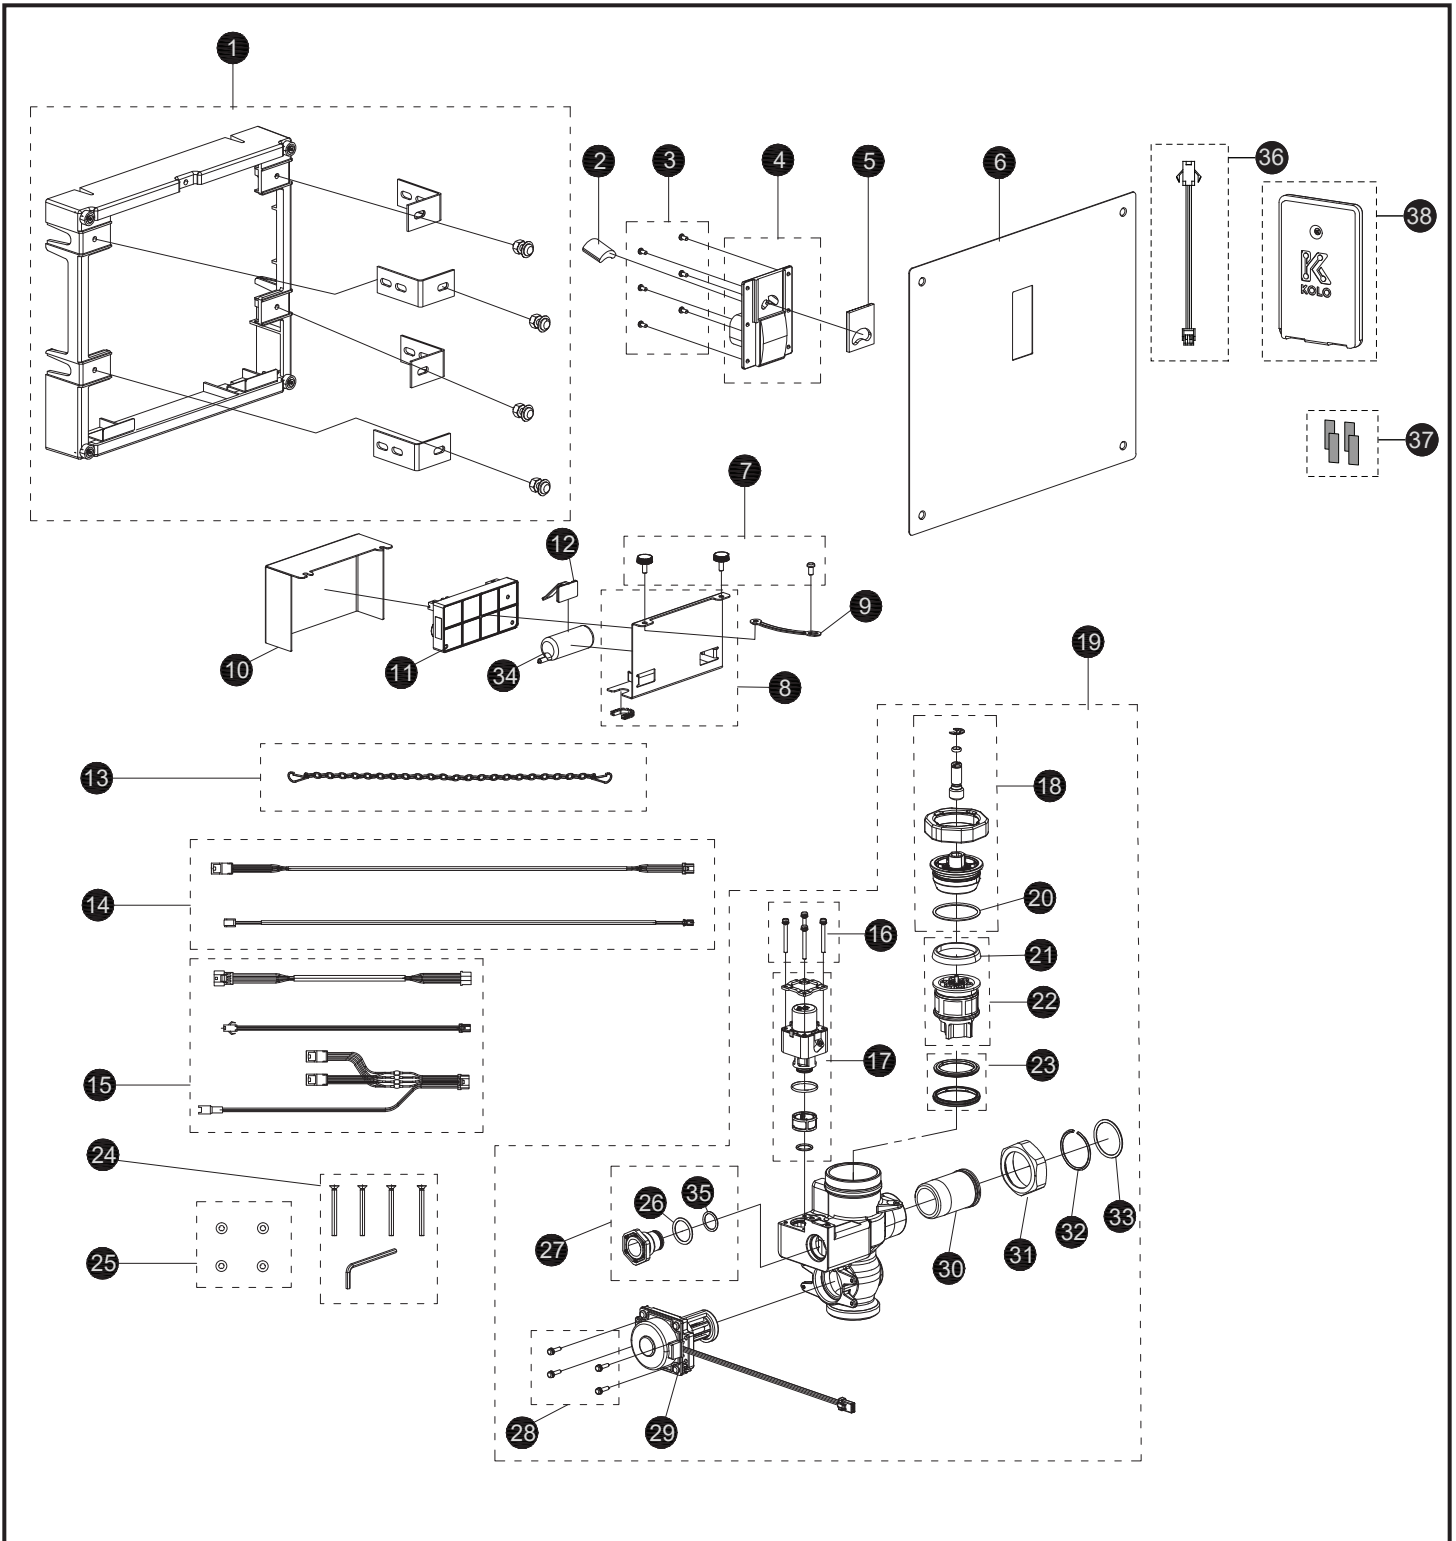

TET2GB(i2)#SS
 TET2GB(i2)31#SS
 TET2GB(i2)32#SS
 TET2GB(i2)33#SS

**ECOPOWER® Flush Valve,
 Toilet, Concealed Large, 1.6 Gpf**

**ECOPOWER® Flush Valve,
Toilet, Concealed Large, 1.6 Gpf**

TET2GB(i2)#SS
TET2GB(i2)31#SS
TET2GB(i2)32#SS
TET2GB(i2)33#SS

Item	Part	Description
1	TH559EDV341	Frame assembly, large cover
2	THP3523	Sensor
3	THP3215	Screw, sensor bracket, concealed (6/bag)
4	THP3214	Touch-button assembly
5	THP3213	Glass, sensor window, concealed
6	THP3211	Cover plate, large
7	THP3538	Screws, cover, controller box (3/bag)
8	THP3539	Housing, controller, concealed
9	THP3540	Mount stay, controller box
10	THP3537	Cover, controller box, concealed
11	THP3526	Controller unit 1.6gpf
	THP3554	Controller unit 1.6gpf for IoT Flush Valve
12	TH559EDV517	Clamp set (10/bag)
13	TH559EDV345	Chain, cover plate
14	THP3541	Harness, concealed (2 type/bag)
15	THP3522	Extension harness (3 type/bag)
16	THP3192	Screw, solenoid valve (4/bag)
17	THP3190R	Solenoid valve assembly
18	THP3532	Piston cap sub assembly
19	THP3544	Valve assembly, concealed, toilet 1.6gpf
20	THP3533	O-ring, piston cap, top, large
21	TH305SV103	U-packing, piston (10/bag)
22	TH323V104R	Piston assembly
23	THP3534	Seat packing set
24	THP3233	Screw w/wrench set
25	THP3219	Washer, plastic (4/bag)
26	THP3013	O-ring, cap (10/bag)
27	THP3220	Plug
28	TH559EDV505	Screw, ECOPOWER generator (4/bag)
29	TH559EDV503	ECOPOWER generator, toilet
30	TH305SV114	Tailpiece
31	TH305SV113	Nut, tailpiece/angle stop
32	TH305SV105	Locking ring set, tailpiece (10/bag)
33	TH305SV106	O-ring, tailpiece (10/bag)
34	THP3053	Back-up battery
35	THP3242	O-ring (1/bag)
36	THP3515	IoT wire harness
37	THP3503	Velcro tape (2 pairs/bag)
38		IoT communication card, please contact TOTO sales representative or technical support for more information.