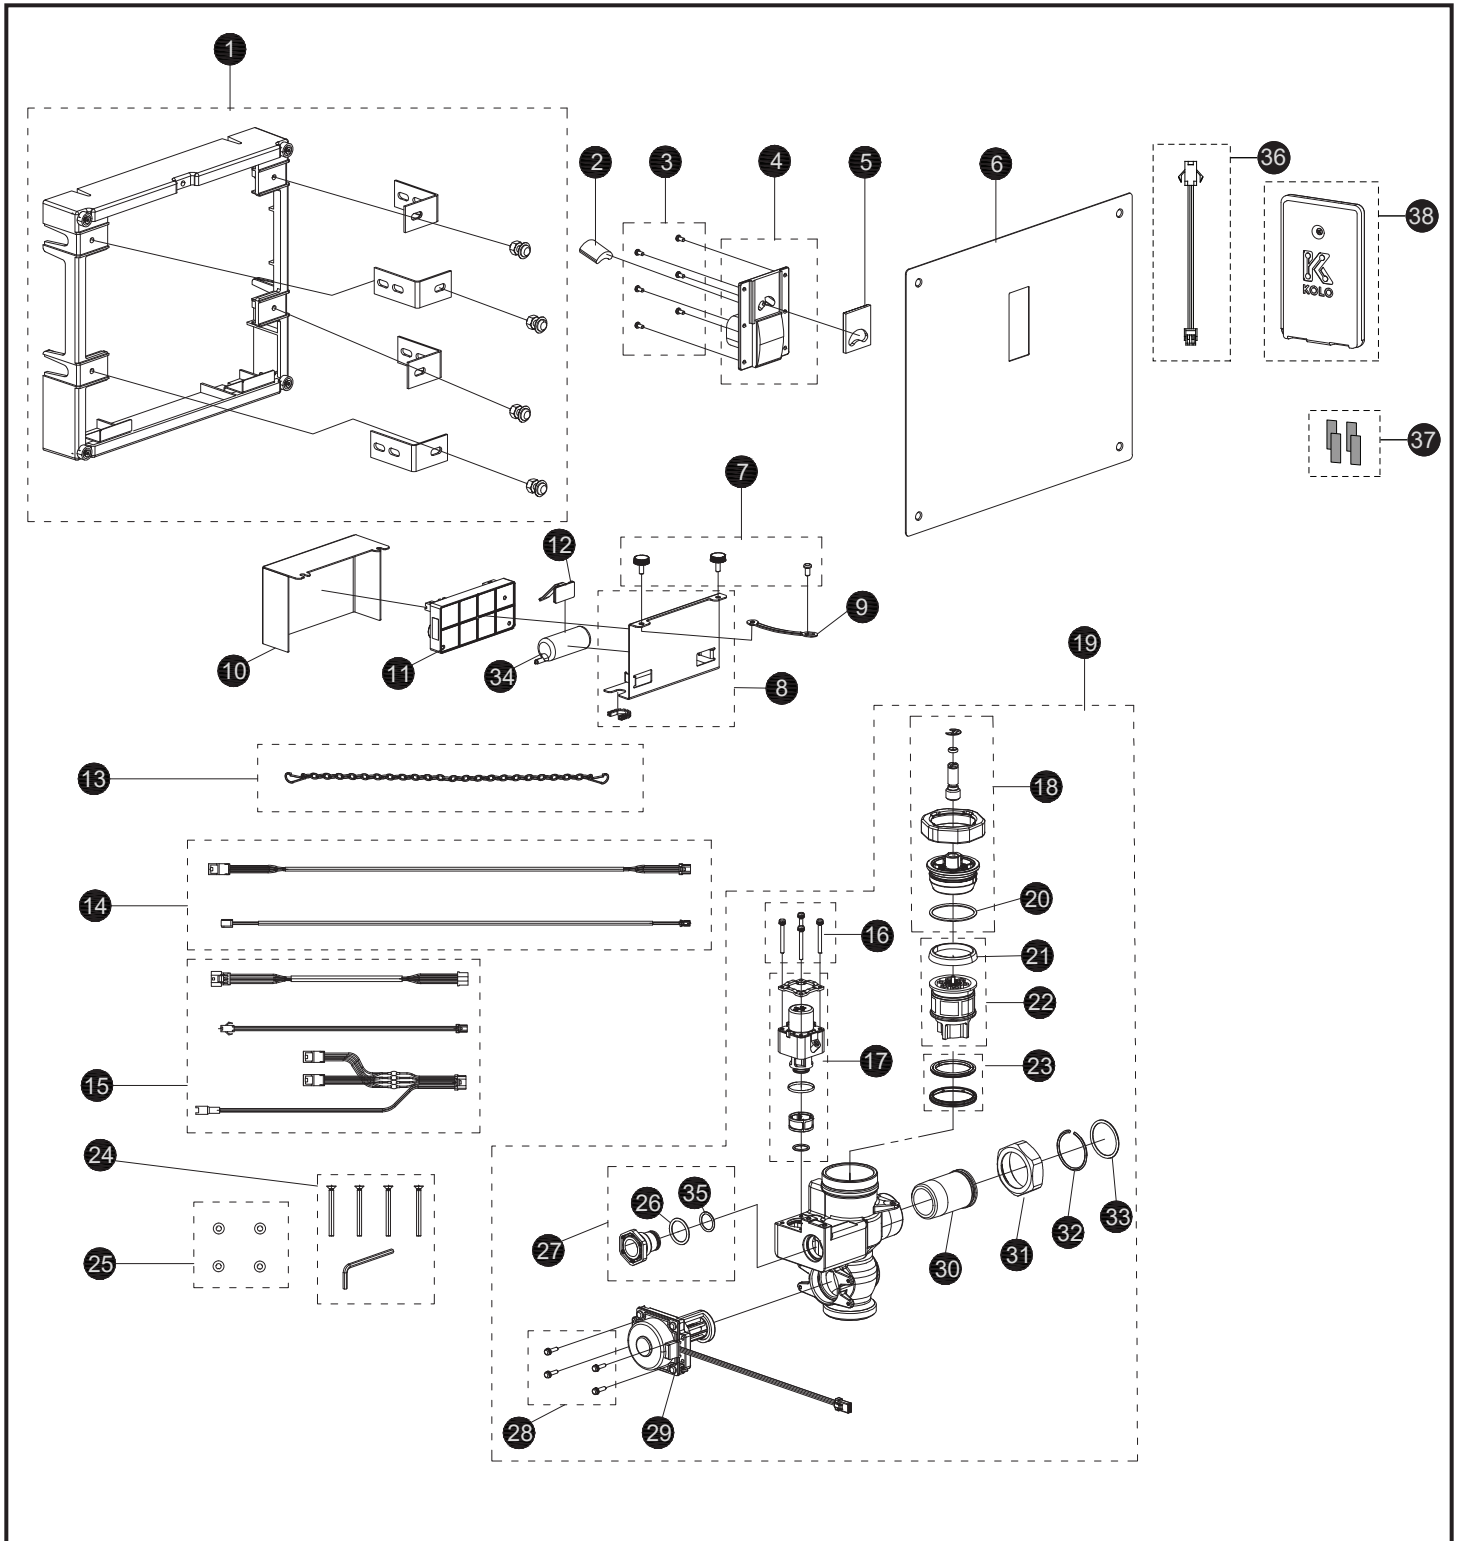

**ECOPOWER® Flush Valve,
Toilet, Concealed Large, 1.28 Gpf**

TET2LB(X)(i2)#SS
TET2LB(X)(i2)31#SS
TET2LB(X)(i2)32#SS
TET2LB(i2)33#SS

**ECOPOWER® Flush Valve,
Toilet, Concealed Large, 1.28 Gpf**

TET2LB(X)(i2)#SS
TET2LB(X)(i2)31#SS
TET2LB(X)(i2)32#SS
TET2LB(i2)33#SS

Item	Part	Description
1	TH559EDV341	Frame assembly, large cover
2	THP3523	Sensor
3	THP3215	Screw, sensor bracket, concealed (6/bag)
4	THP3214	Touch-button assembly
5	THP3213	Glass, sensor window, concealed
6	THP3211	Cover plate, large
7	THP3538	Screws, cover, controller box (3/bag)
8	THP3539	Housing, controller, concealed
9	THP3540	Mount stay, controller box
10	THP3537	Cover, controller box, concealed
11	THP3525	Controller unit 1.28gpf
	THP3553	Controller unit 1.28gpf for IoT Flush Valve
12	TH559EDV517	Clamp set (10/bag)
13	TH559EDV345	Chain, cover plate
14	THP3541	Harness, concealed (2 type/bag)
15	THP3522	Extension harness (3 type/bag)
16	THP3192	Screw, solenoid valve (4/bag)
17	THP3190R	Solenoid valve assembly
18	THP3532	Piston cap sub assembly
19	THP3543	Valve assembly, concealed, toilet 1.28gpf
	THP3530X	Valve assembly, toilet 1.28gpf for Reclaimed Water
20	THP3533	O-ring, piston cap, top
21	TH305SV103	U-packing, piston (10/bag)
22	TH323V104R	Piston assembly
23	THP3534	Seat packing set
24	THP3233	Screw w/wrench set
25	THP3219	Washer, plastic (4/bag)
26	THP3013	O-ring, cap (10/bag)
27	THP3220	Plug
28	TH559EDV505	Screw, ECOPOWER generator (4/bag)
29	TH559EDV503	ECOPOWER generator, toilet
30	TH305SV114	Tailpiece
31	TH305SV113	Nut, tailpiece/angle stop
32	TH305SV105	Locking ring set, tailpiece (10/bag)
33	TH305SV106	O-ring, tailpiece (10/bag)
34	THP3053	Back-up battery
35	THP3242	O-ring (1/bag)
36	THP3515	IoT wire harness
37	THP3503	Velcro tape (2 pairs/bag)
38		IoT communication card, please contact TOTO sales representative or technical support for more information.