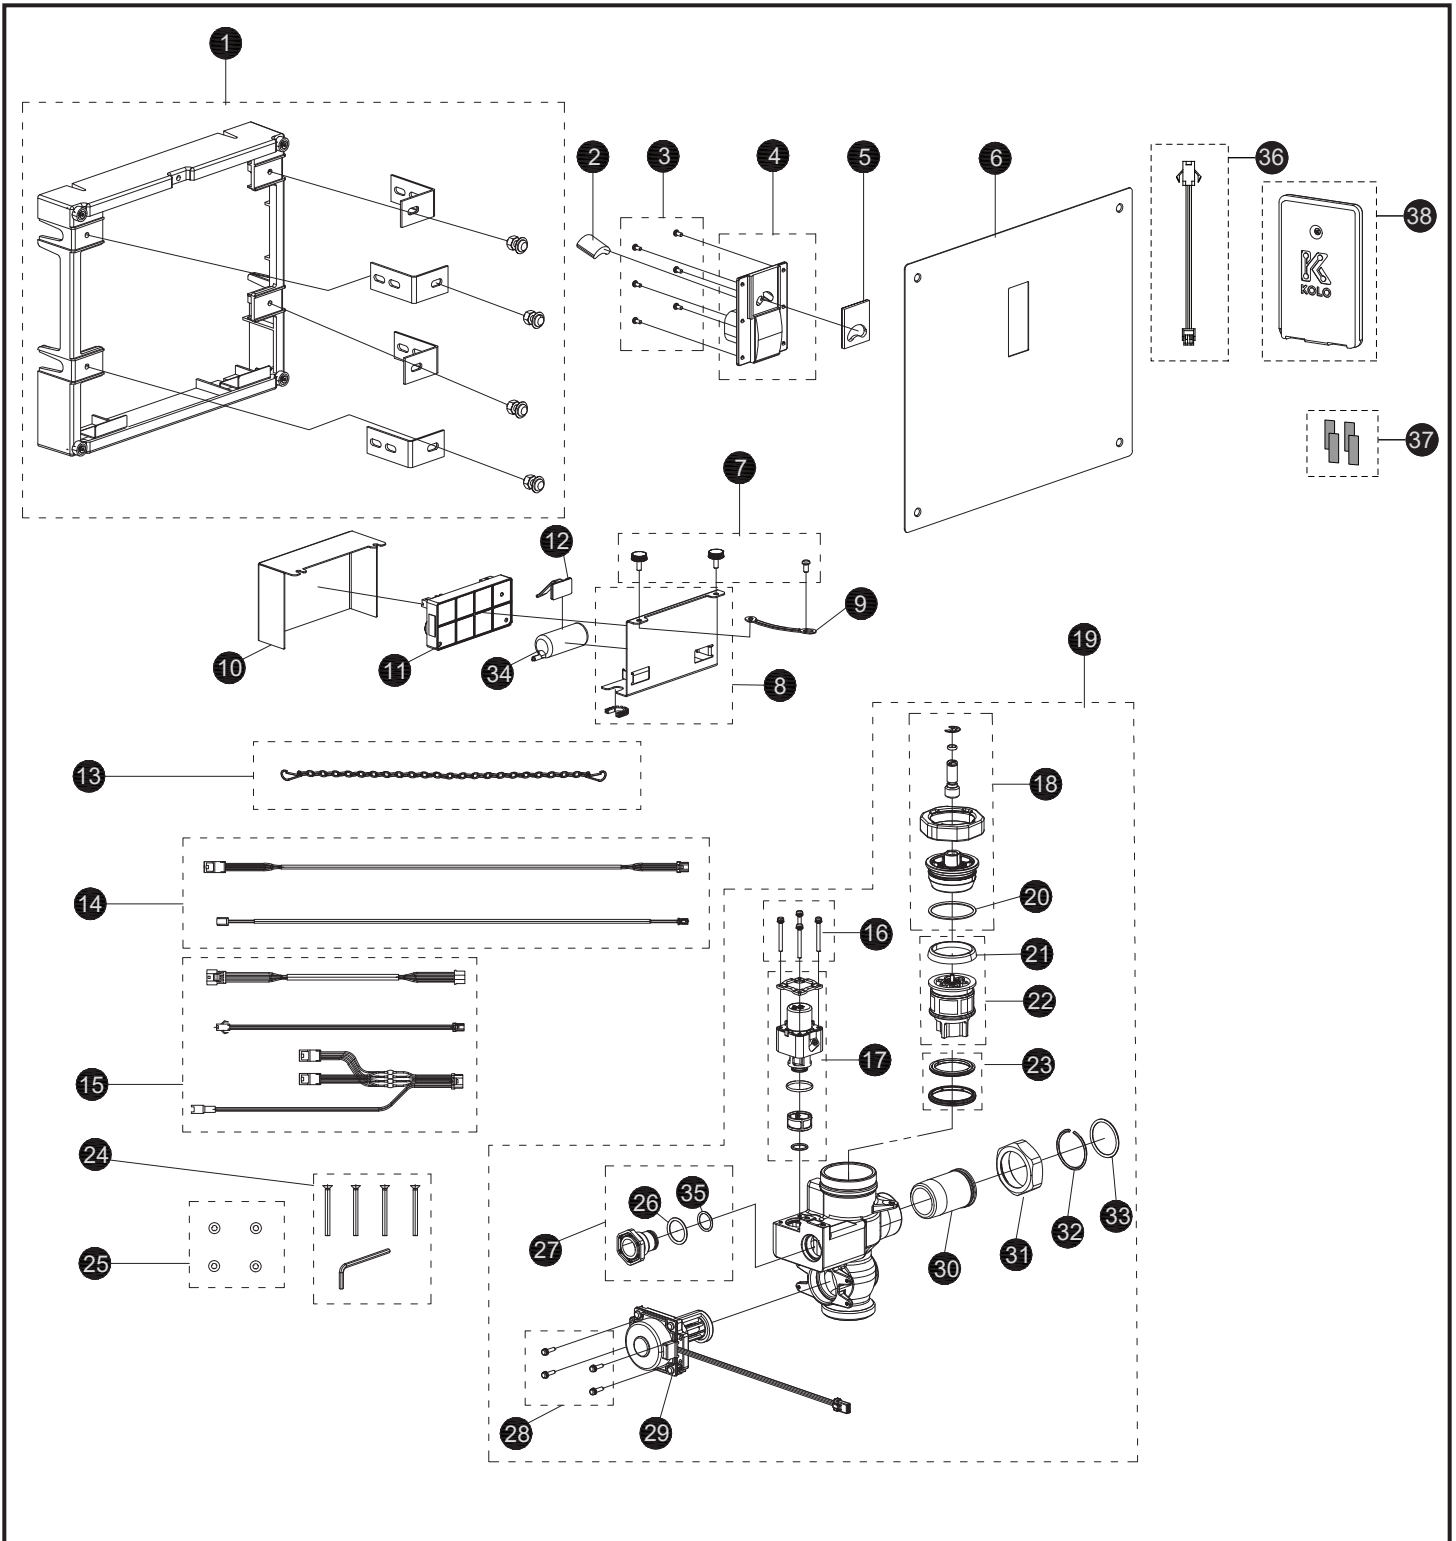

TET2UB(X)(i2)#SS  
 TET2UB(X)(i2)31#SS  
 TET2UB(X)(i2)32#SS  
 TET2UB(i2)33#SS

**ECOPOWER® Flush Valve,  
 Toilet, Concealed Large, 1.0 Gpf**

**ECOPOWER® Flush Valve,  
Toilet, Concealed Large, 1.0 Gpf**

TET2UB(X)(i2)#SS  
TET2UB(X)(i2)31#SS  
TET2UB(X)(i2)32#SS  
TET2UB(i2)33#SS

<b>Item</b>	<b>Part</b>	<b>Description</b>
1	TH559EDV341	Frame assembly, large cover
2	THP3523	Sensor
3	THP3215	Screw, sensor bracket, concealed (6/bag)
4	THP3214	Touch-button assembly
5	THP3213	Glass, sensor window, concealed
6	THP3211	Cover plate, large
7	THP3538	Screws, cover, controller box (3/bag)
8	THP3539	Housing, controller, concealed
9	THP3540	Mount stay, controller box
10	THP3537	Cover, controller box, concealed
11	THP3524	Controller unit 1.0gpf
	THP3552	Controller unit 1.0gpf for IoT Flush Valve
12	TH559EDV517	Clamp set (10/bag)
13	TH559EDV345	Chain, cover plate
14	THP3541	Harness, concealed (2 type/bag)
15	THP3522	Extension harness (3 type/bag)
16	THP3192	Screw, solenoid valve (4/bag)
17	THP3190R	Solenoid valve assembly
18	THP3532	Piston cap sub assembly
19	THP3542	Valve assembly, concealed, toilet 1.0gpf
	THP3529X	Valve assembly, toilet 1.0gpf for Reclaimed Water
20	THP3533	O-ring, piston cap, top
21	TH305SV103	U-packing, piston (10/bag)
22	TH323V104R	Piston assembly
23	THP3534	Seat packing set
24	THP3233	Screw w/wrench set
25	THP3219	Washer, plastic (4/bag)
26	THP3013	O-ring, cap (10/bag)
27	THP3220	Plug
28	TH559EDV505	Screw, ECOPOWER generator (4/bag)
29	TH559EDV503	ECOPOWER generator, toilet
30	TH305SV114	Tailpiece
31	TH305SV113	Nut, tailpiece/angle stop
32	TH305SV105	Locking ring set, tailpiece (10/bag)
33	TH305SV106	O-ring, tailpiece (10/bag)
34	THP3053	Back-up battery
35	THP3242	O-ring (1/bag)
36	THP3515	IoT wire harness
37	THP3503	Velcro tape (2 pairs/bag)
38		IoT communication card, please contact TOTO sales representative or technical support for more information.