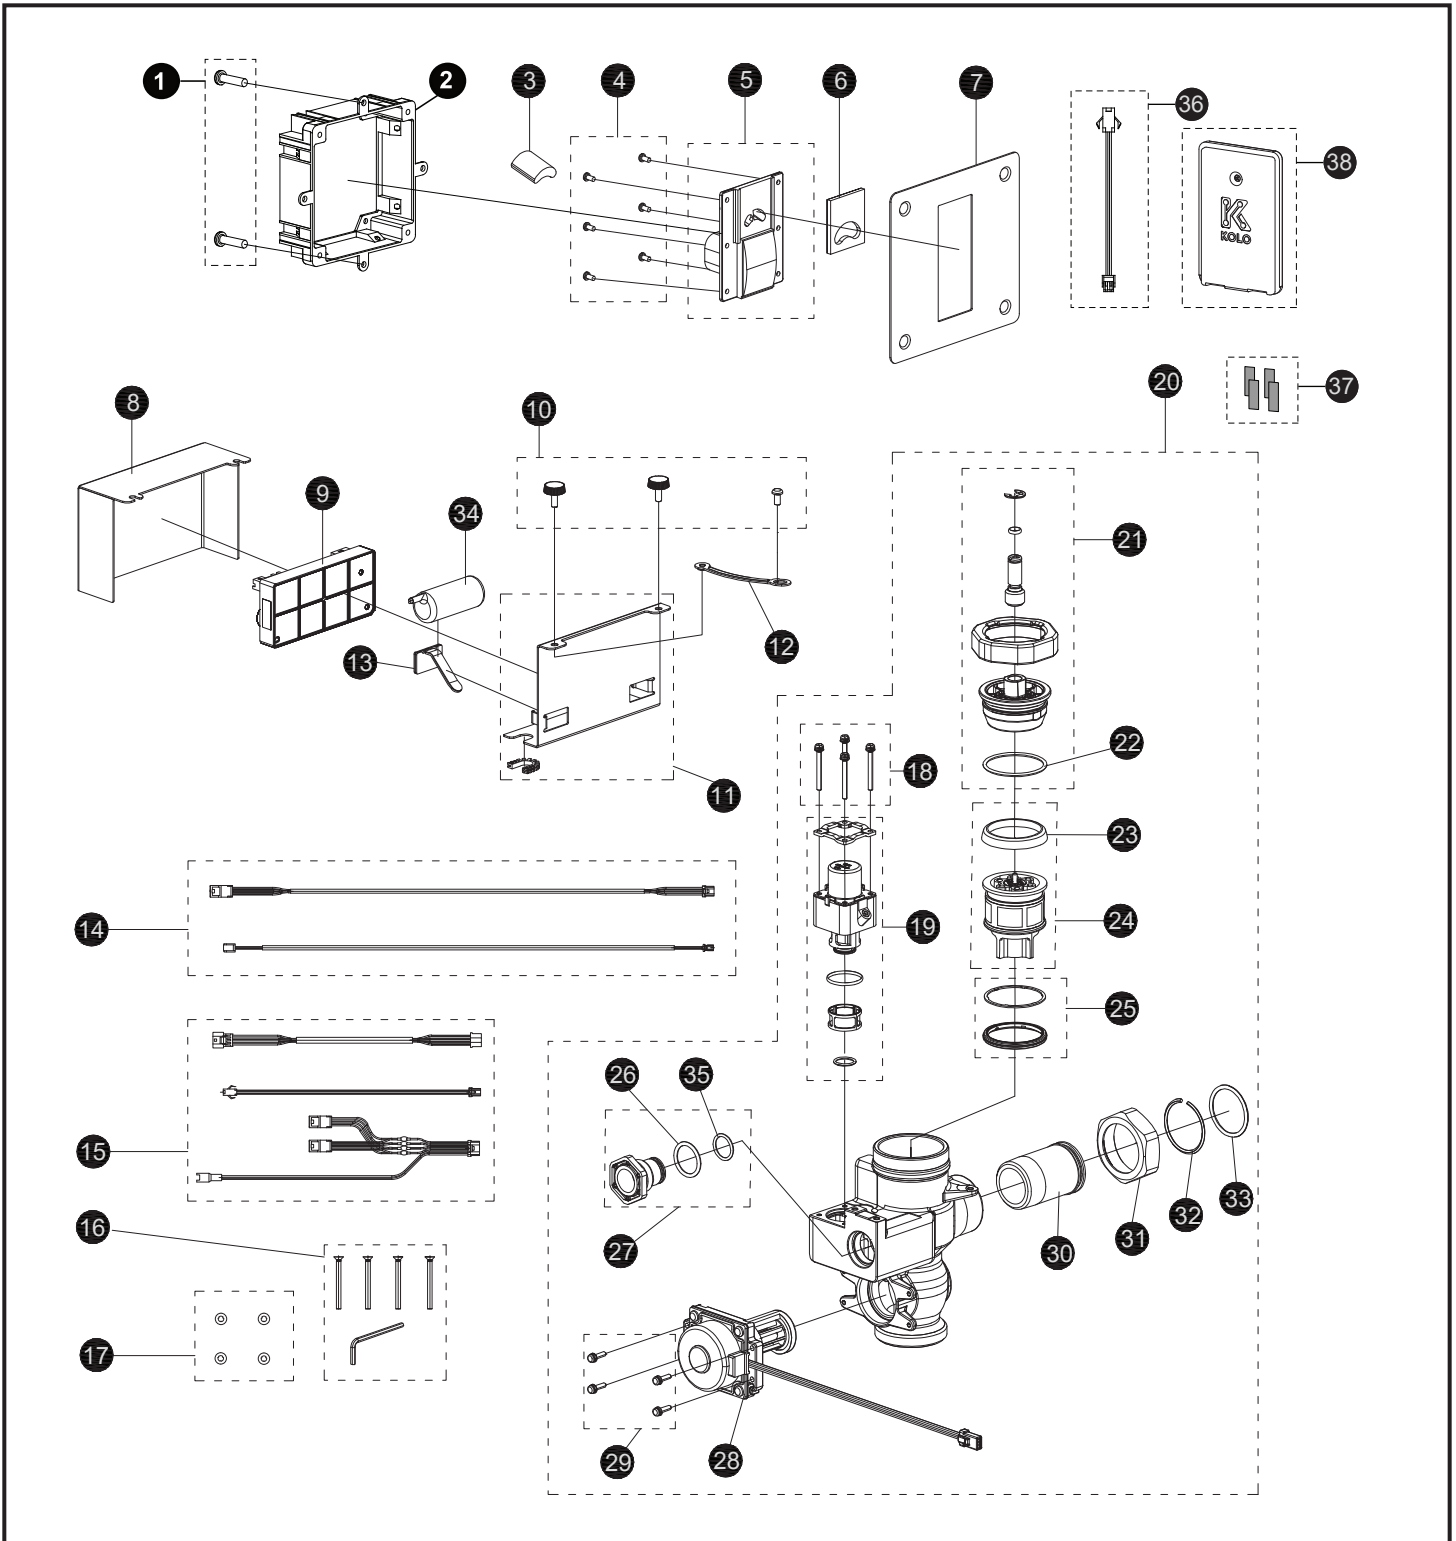

TET3LB(X)(i2)#SS
 TET3LB(X)(i2)31#SS
 TET3LB(X)(i2)32#SS
 TET3LB(i2)33#SS

**ECOPOWER® Flush Valve,
 Toilet, Concealed Small, 1.28 Gpf**

**ECOPOWER® Flush Valve,
Toilet, Concealed Small, 1.28 Gpf**

TET3LB(X)(i2)#SS
TET3LB(X)(i2)31#SS
TET3LB(X)(i2)32#SS
TET3LB(i2)33#SS

Item	Part	Description
1	THP3222	Screw, wooden screw (10/bag)
2	THP3210	Wall frame assembly, small cover
3	THP3523	Sensor unit
4	THP3215	Screw, touch button (6/bag)
5	THP3214	Touch-button assembly
6	THP3213	Glass, sensor window, concealed
7	THP3212	Cover plate, small
8	THP3537	Cover, controller box, concealed
9	THP3525	Controller unit 1.28gpf
	THP3553	Controller unit 1.28gpf for IoT Flush Valve
10	THP3538	Screw, cover, controller box (3/bag)
11	THP3539	Housing, controller, concealed
12	THP3540	Mount stay, controller box
13	TH559EDV517	Clamp set (10/bag)
14	THP3541	Harness, concealed (2 type/bag)
15	THP3522	Extension harness (3 type/bag)
16	THP3233	Screw w/wrench set
17	THP3219	Washer, plastic (4/bag)
18	THP3192	Screw (4/bag)
19	THP3190R	Solenoid unit & diaphragm assy
20	THP3543	Valve assembly, concealed, toilet 1.28gpf
	THP3530X	Valve assembly, toilet 1.28gpf for Reclaimed Water
21	THP3532	Valve cap assembly
22	THP3533	O-ring, valve cap top
23	TH305SV103	U-packing, piston (10/bag)
24	TH323V104R	Piston assembly
25	THP3534	Seat packing set
26	THP3013	O-ring, cap (10/bag)
27	THP3220	Plug
28	TH559EDV503	ECOPOWER generator, toilet
29	TH559EDV505	Screw, ECOPOWER generator
30	TH305SV114	Tailpiece
31	TH305SV113	Nut, tailpiece/angle stop
32	TH305SV105	Locking ring set, tailpiece (10/bag)
33	TH305SV106	O-ring, tailpiece/angle stop
34	THP3053	Back-up battery
35	THP3242	O-ring (1/bag)
36	THP3515	IoT wire harness
37	THP3503	Velcro tape (2 pairs/bag)
38		IoT communication card, please contact TOTO sales representative or technical support for more information.