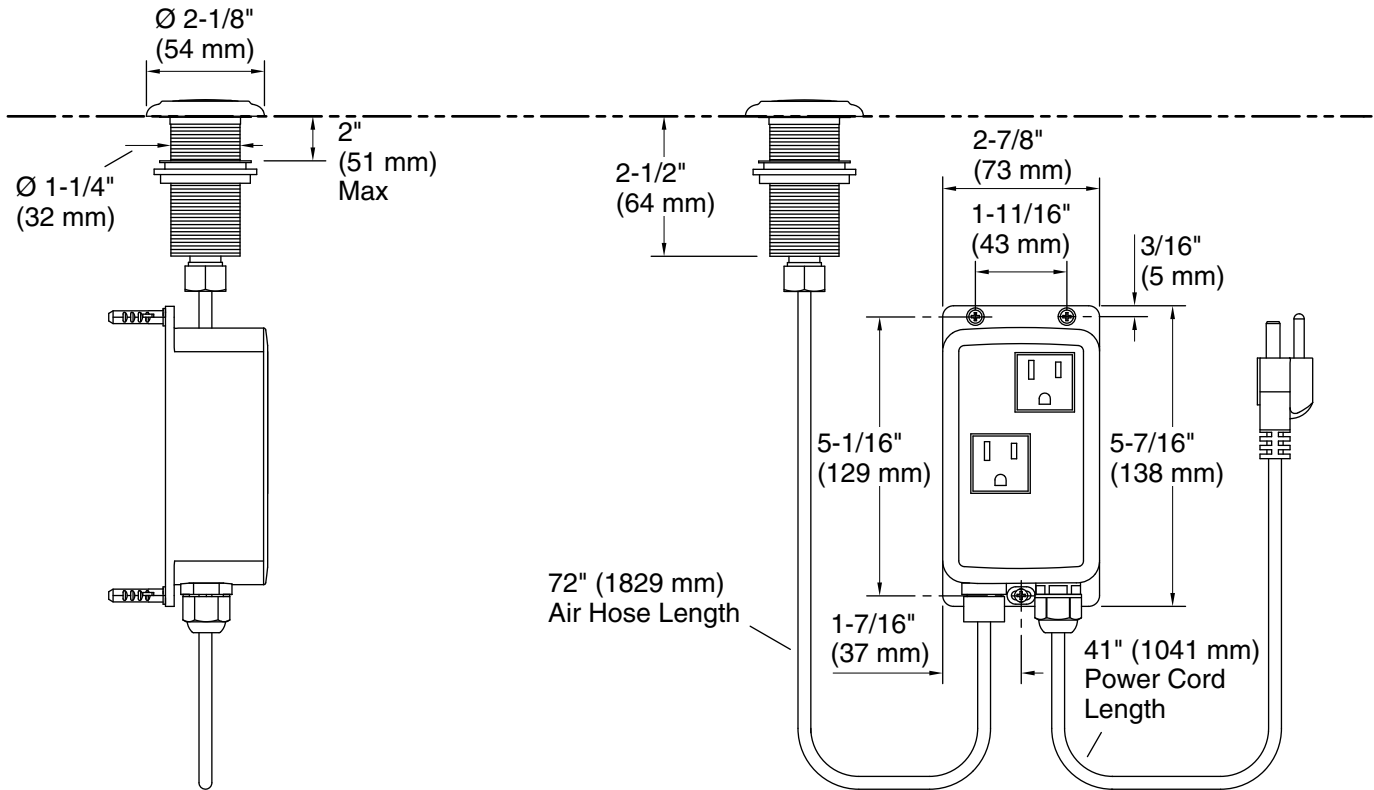

Required Electrical Service

Technical Information

All product dimensions are nominal.

Installation Type: Deck-mount

Material: Brass/Plastic