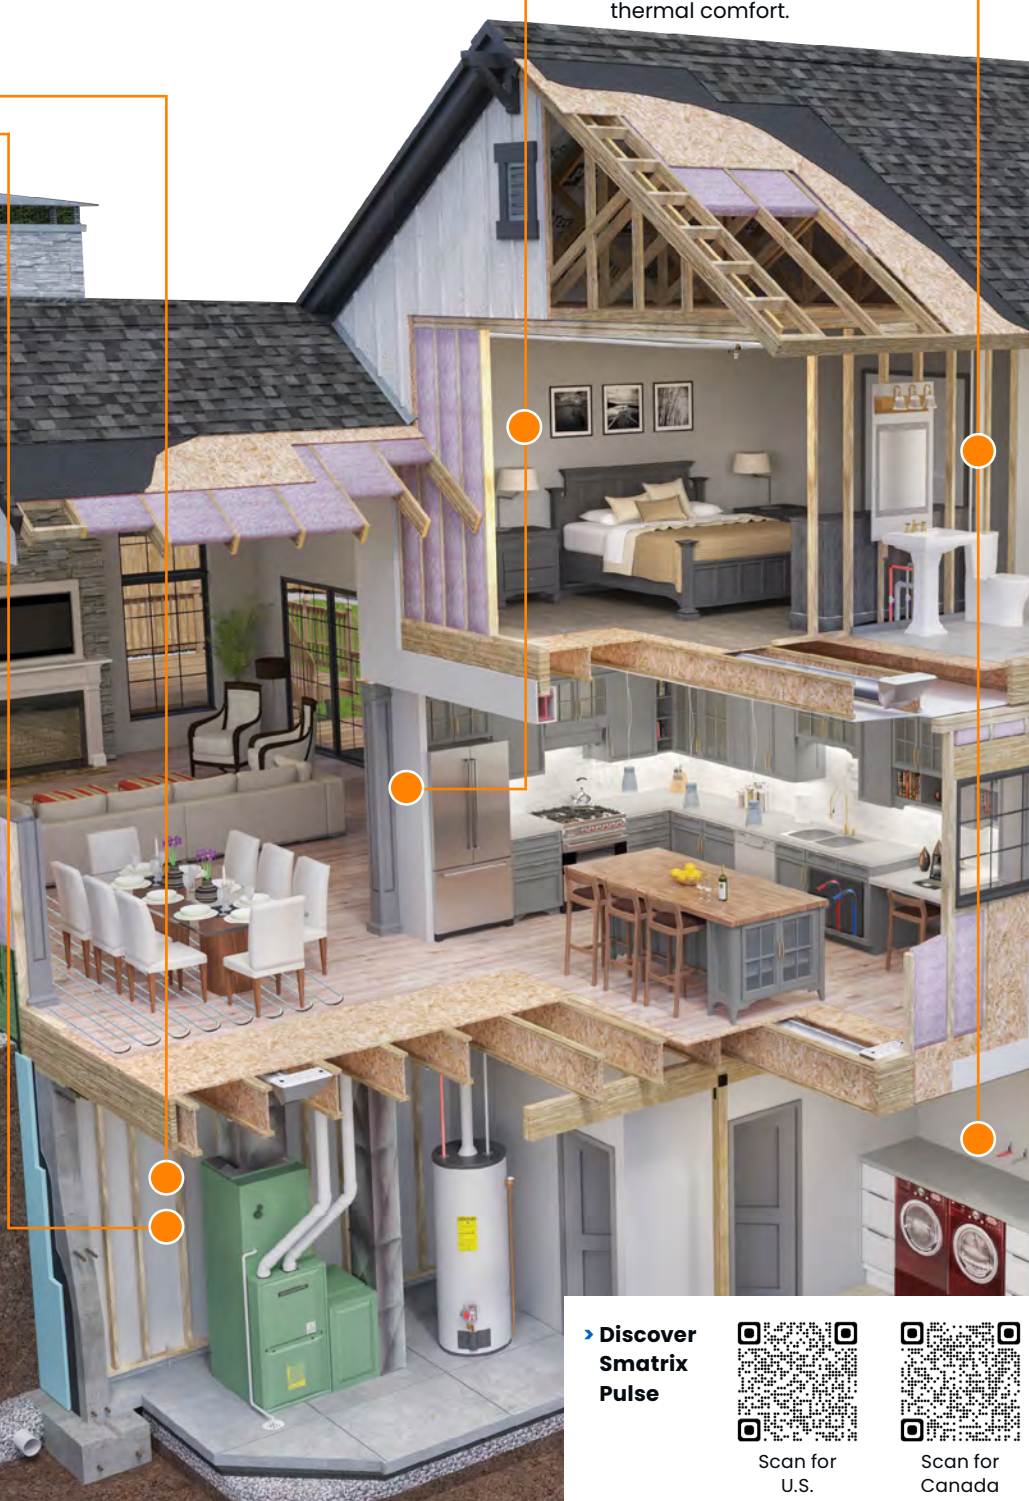

Configures up to six thermostats, eight actuators, and one remote relay using local networks; internet connects controller, mobile app, and the cloud.

Relay Module

Connects wirelessly to a furnace, air conditioner, heat pump, fan, zone valve, or boiler.

Digital Thermostats

Elegant, slim thermostats with an operative temperature sensor to enable a more-precise measurement of thermal comfort.

Mini Sensor

Ultra-precise, inconspicuous sensor with an operative temperature sensor to enable a more-precise measurement of thermal comfort.

For Expanded Coverage

The expansion module adds six more thermostats, eight more actuators, and one more remote relay to the controller.

The controller with antenna connects up to four controllers and expansion modules to increase system capacity up to 48 zones.