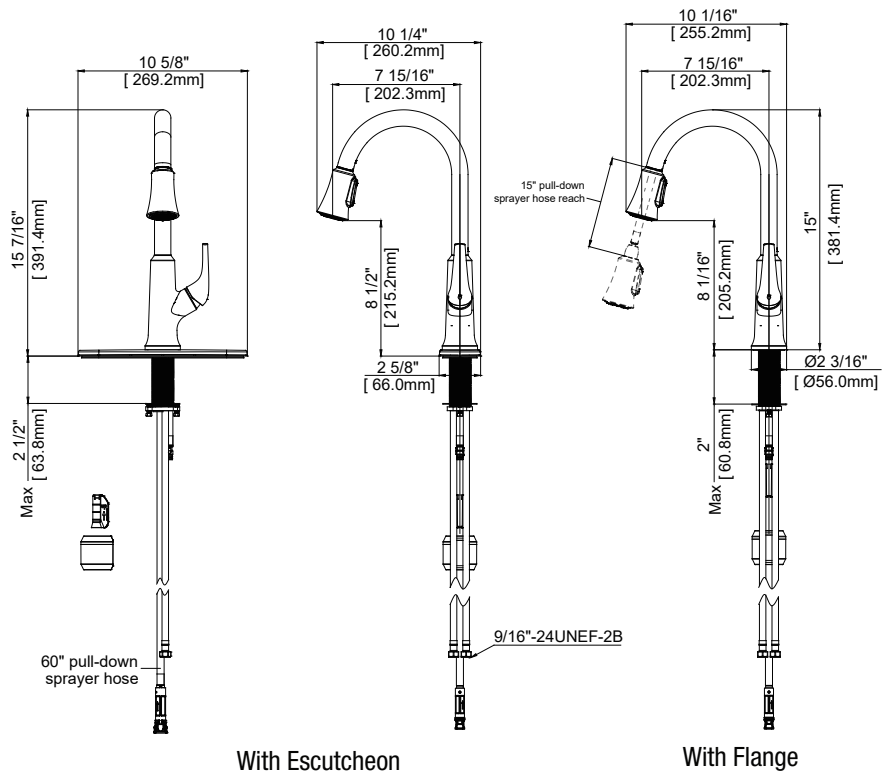

SPEC

PFXCM1M314

SINGLE HANDLE KITCHEN FAUCET

Product Features

- Max. flow rate: 1.75 gpm at 60 psi
- Metal lever handle
- 1 or 3 hole installation
- Optional deck plate included
- Ceramic disc cartridge
- NSF/ANSI/CAN 61: Q_s ≤ 1
- Two-function spray head: stream and spray
- Certified to ASME A112.18.1/CSA B125.1
- cUPC/IAPMO listed
- ADA compliant

Model Numbers

- PFXCM1M314 Chrome
- PFXCM1M314ZBN Brushed nickel

Warranty and Codes

This product comes complete with installation, operating, care and maintenance instructions. This PROFLO faucet carries a limited lifetime warranty when installed in residential applications. The warranty is five years in commercial applications.

*Compliant with lead content requirements of California AB 1953.

FERGUSON.COM/PROFLO