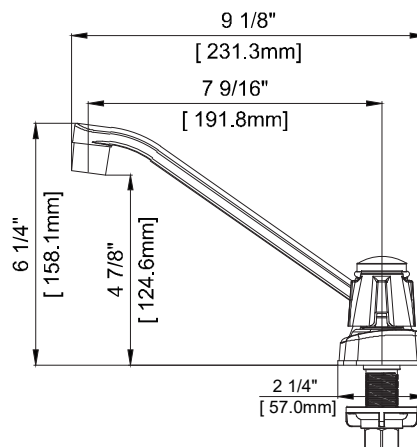

Model Numbers

PFXCM2M308 Chrome

PFXCM2M308

Warranty and Codes

This product comes complete with installation, operating, care and maintenance instructions. This PROFLO faucet carries a limited lifetime warranty when installed in residential applications. The warranty is five years in commercial applications.

*Compliant with lead content requirements of California AB 1953.

FERGUSON.COM/PROFLO