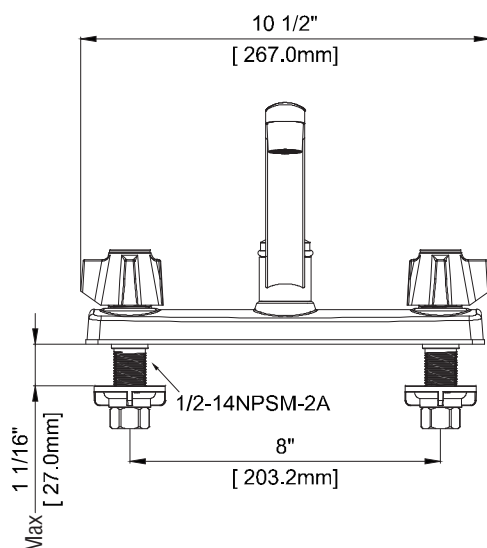

Model Numbers

PFXCM2M308 Chrome

PFXCM2M308

Warranty and Codes

This product comes complete with installation, operating, care and maintenance instructions. This PROFLO faucet carries a limited lifetime warranty when installed in residential applications. The warranty is five years in commercial applications.

*Compliant with lead content requirements of California AB 1953.

FERGUSON.COM/PROFLO