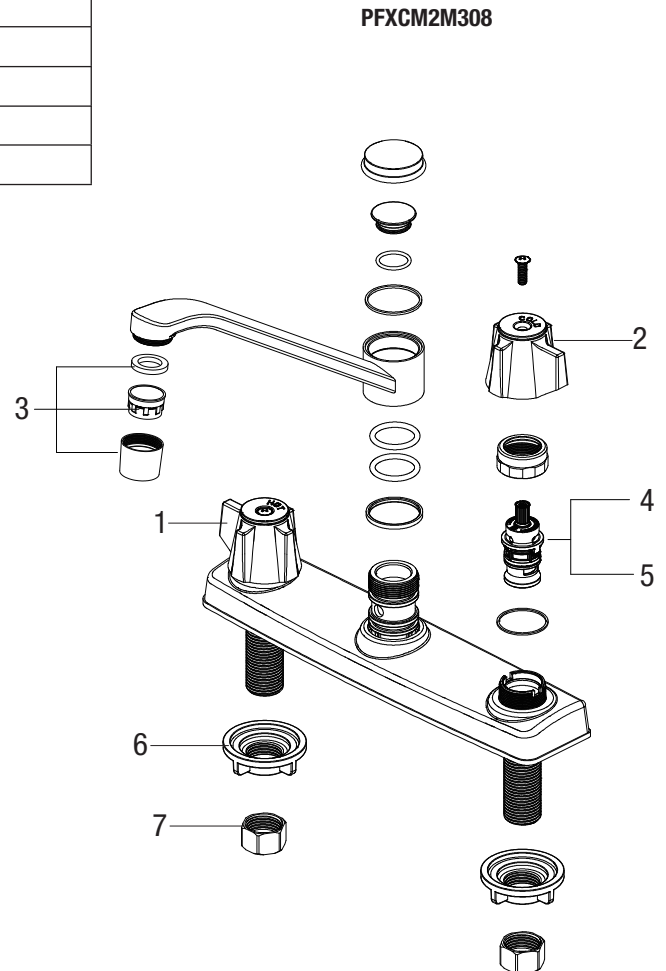

PFXCM2M308

KINROSS TWO-HANDLE KITCHEN FAUCET

Model Numbers

PFXCM2M308 Chrome

No.	Item	Part Number	Material Type
1	Handle H	OBPF7F13111*	Zinc Alloy
2	Handle C	OBPF7F13110*	Zinc Alloy
3	Aerator	OBPF530229*	Brass
4	Cartridge H	OBPF220035	Ceramic
5	Cartridge C	OBPF220036	Ceramic
6	Mounting Nut	OBPF156001	Plastic
7	Coupling Nut	OBPF156002	Brass