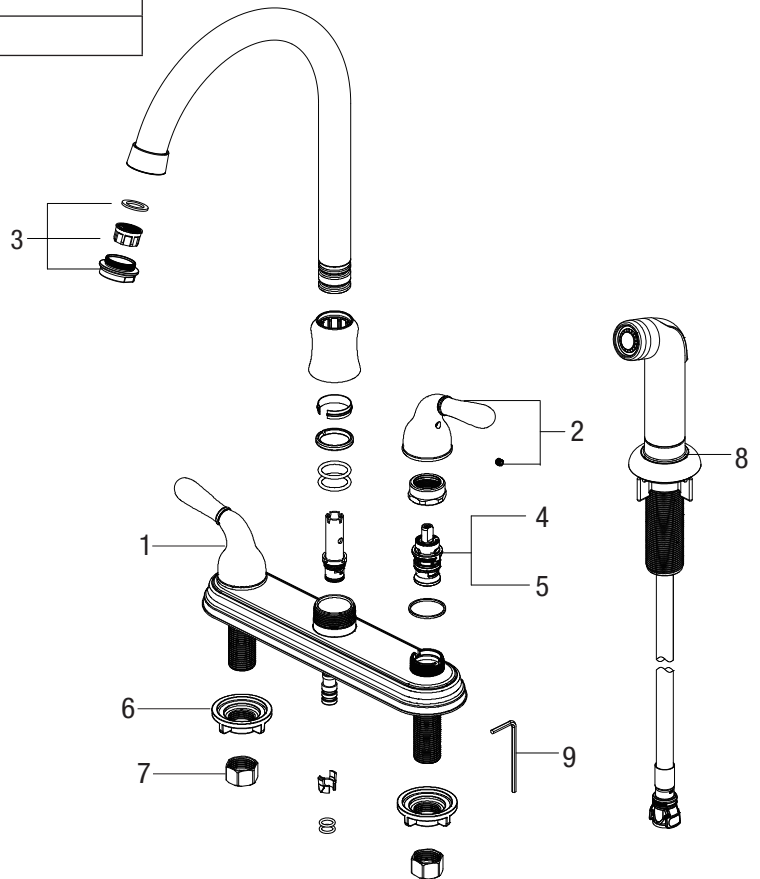

PFXCM2M313

KALADA TWO-HANDLE KITCHEN FAUCET WITH SIDE SPRAYER

Model Numbers

PFXCM2M313 Chrome
 PFXCM2M313ZBN Brushed Nickel

No.	Item	Part Number	Material Type
1	Handle H	OBPF7F13108*	Zinc Alloy
2	Handle C	OBPF7F13109*	Zinc Alloy
3	Aerator	OBPF5F30014*	Brass
4	Cartridge H	OBPF220067	Ceramic
5	Cartridge C	OBPF220068	Ceramic
6	Mounting Nut	OBPF156001	Plastic
7	Coupling Nut	OBPF156002	Brass
8	Side Spray	OBPF6F36001*	Plastic
9	2.5mm Hex Allen Wrench	OBPF1RP70221	Steel

PFXCM2M313

Warranty and Codes

This product comes complete with installation, operating, care and maintenance instructions. This PROFLO faucet carries a limited lifetime warranty when installed in residential applications. The warranty is five years in commercial applications. Certified to ASME A112.18.1. *Compliant with lead content requirements of California AB1953