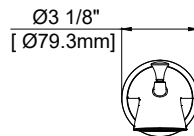

Model Numbers

PF7911GCP Chrome

Warranty and Codes

This product comes complete with installation, operating, care and maintenance instructions. This PROFLO faucet carries a limited lifetime warranty when installed in residential applications. The warranty is five years in commercial applications.