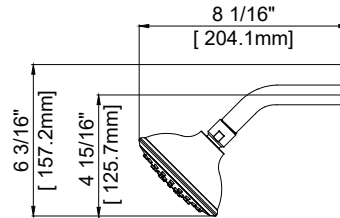

Model Numbers

PF7911GCP Chrome

Warranty and Codes

This product comes complete with installation, operating, care and maintenance instructions. This PROFLO faucet carries a limited lifetime warranty when installed in residential applications. The warranty is five years in commercial applications.