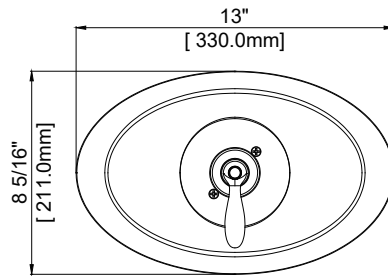

Model Numbers

PF7911GCP Chrome

Warranty and Codes

This product comes complete with installation, operating, care and maintenance instructions. This PROFLO faucet carries a limited lifetime warranty when installed in residential applications. The warranty is five years in commercial applications.