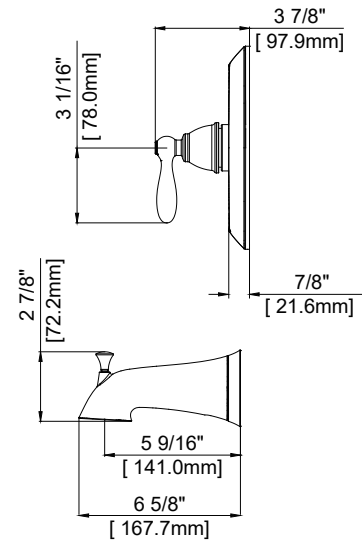

Model Numbers

PF7911GCP Chrome

Warranty and Codes

This product comes complete with installation, operating, care and maintenance instructions. This PROFLO faucet carries a limited lifetime warranty when installed in residential applications. The warranty is five years in commercial applications.