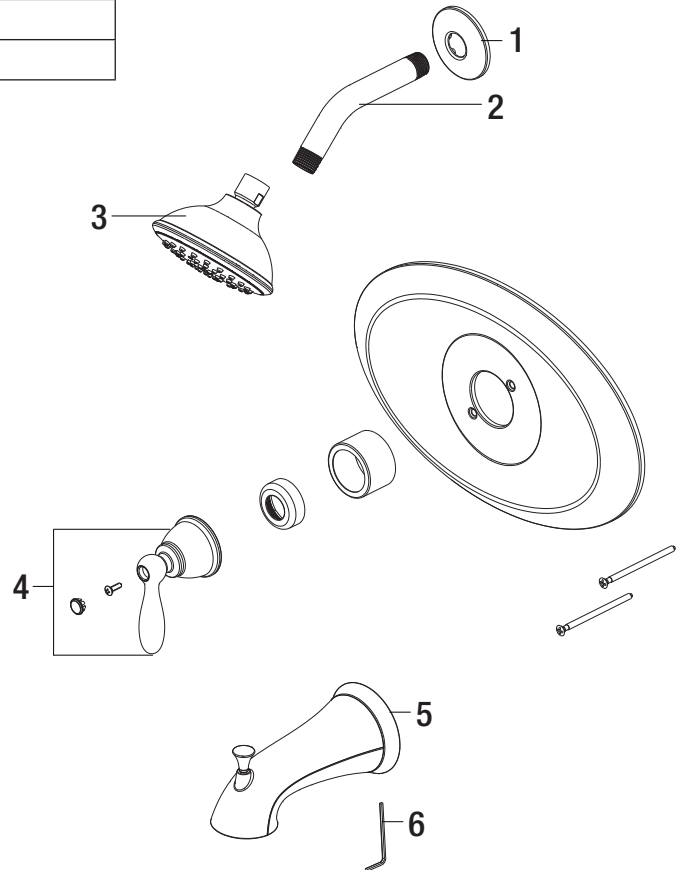

PF7911G

Re-Model/Renovation Single-Handle Tub & Shower Trim Kit

Model Numbers

PF7911GCP Chrome

No.	Item	Part Number	Material Type
1	Shower Flange	PFS42	Metal
2	Shower Arm	PFS40	Metal
3	Shower Head	PFSH309GCP	Plastic
4	Handle	OBPF7F13044CP	Zinc Alloy
5	Tub Spout	PFTS35CP	Zinc Alloy
6	2.5mm Hex Allen Wrench	OBPF1RP70221	Steel

PF7911GCP

Warranty and Codes

This product comes complete with installation, operating, care and maintenance instructions. This PROFLO faucet carries a limited lifetime warranty when installed in residential applications. The warranty is five years in commercial applications. Certified to ASME A112.18.1.