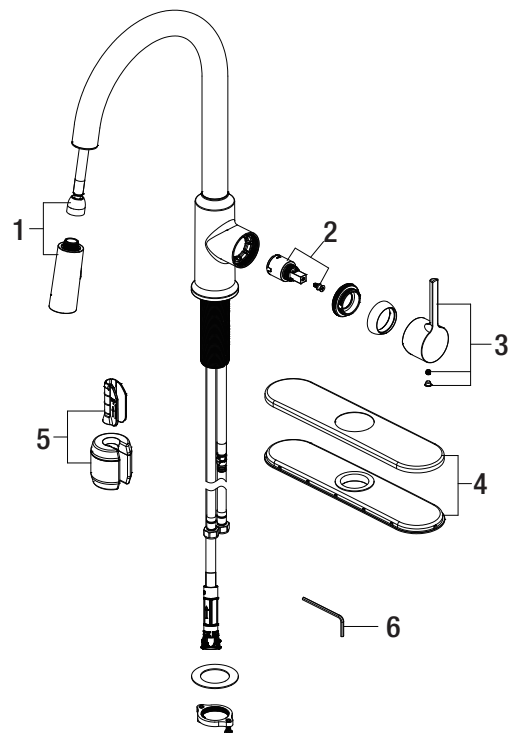

Parts Breakdown

PFXC4027

Loftus Single Handle Pull-Down Kitchen Faucet

Model Numbers

PFXC4027CP	Chrome
PFXC4027ZBN	Brushed nickel
PFXC4027MB	Matte black

PFXC4027CP

Parts

No.	Description	Part Number	Material Type	Qty
1	Sprayhead	OBPF6F38024*	ABS	1
2	Cartridge & Screw	OBPF220081	Ceramic	1
3	Handle	OBPF7KF13088*	Zinc Alloy	1
4	Escutcheon	OBPF1F80017*	Metal	1
5	Weight	OBPF1F70022A	Steel	1
6	2.5mm Hex Allen Wrench	OBPF1RP70221	Steel	1

Warranty and Codes

This product comes complete with installation, operating, care and maintenance instructions. This PROFLO faucet carries a limited lifetime warranty when installed in residential applications. The warranty is five years in commercial applications. Certified to ASME A112.18.1. *Compliant with lead content requirements of California AB 1953.