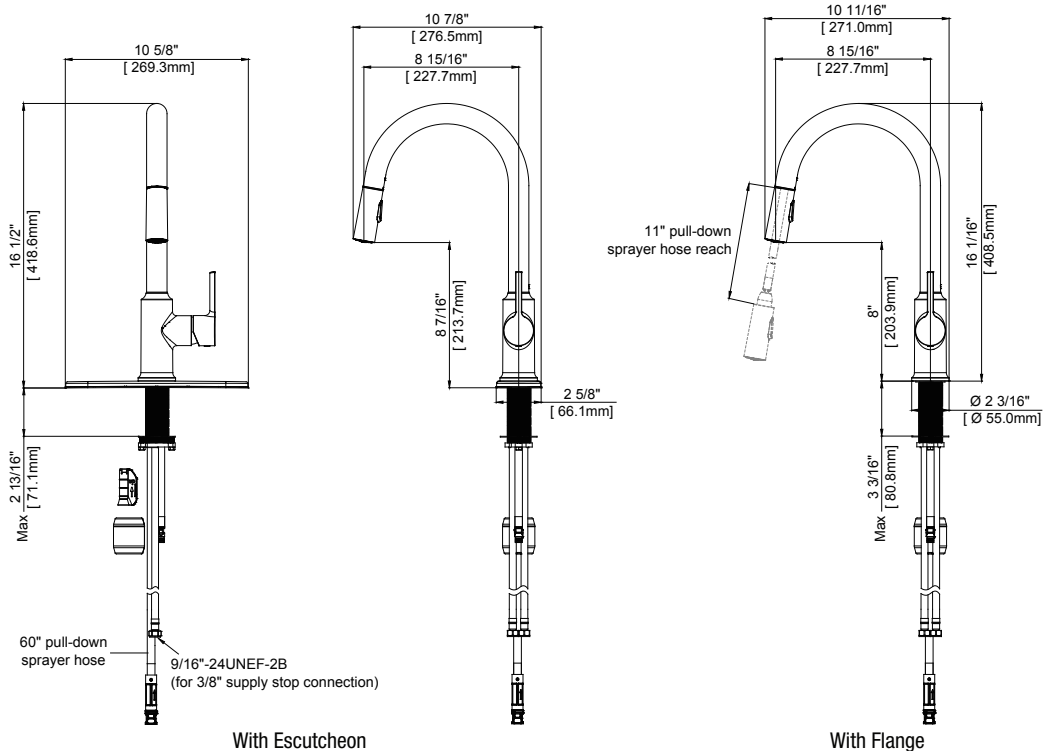

Specifications

PFXC4027

Loftus Single Handle Pull-Down Kitchen Faucet

Product Features

- Ceramic disc cartridge
- Metal lever handle
- 1 or 3 hole installation
- Optional deck plate included
- Max flow rate: 1.5 gpm (5.7L/min) at 60 psi
- Two-function spray head: Stream and spray
- NSF/ANSI/CAN 61: Q_s1
- Certified to ASME A112.18.1/CSA B125.1
- cUPC/IAPMO listed
- ADA compliant

PFXC4027CP

Model Numbers

- PFXC4027CP Chrome
- PFXC4027ZBN Brushed nickel
- PFXC4027MB Matte black

Product Specifications

* All measurements are nominal. Please verify before actual installation.

Warranty and Codes