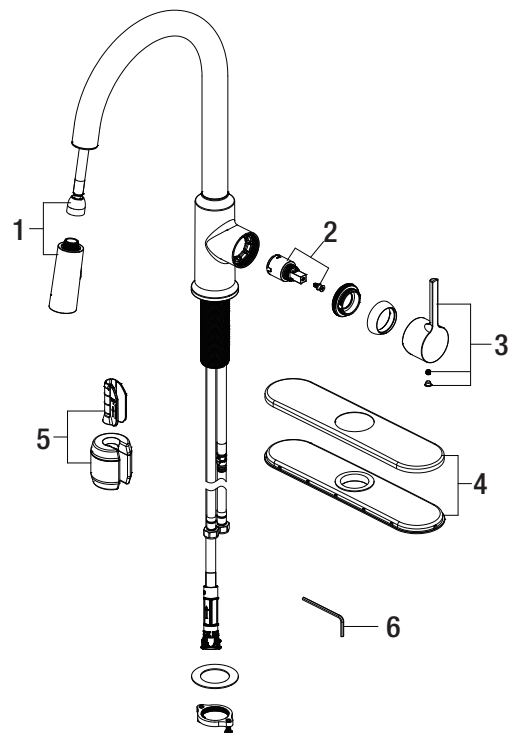

Parts Breakdown

PFXC4027

Loftus Single Handle Pull-Down Kitchen Faucet

Model Numbers

PFXC4027CP	Chrome
PFXC4027ZBN	Brushed nickel
PFXC4027MB	Matte black

PFXC4027CP

Parts

No.	Description	Part Number	Material Type	Qty
1	Sprayhead and hose	OBPF6F38024*	ABS	1
2	Cartridge & Screw	OBPF220081	Ceramic	1
3	Handle	OBPF7KF13088*	Zinc Alloy	1
4	Escutcheon	OBPF1F80017*	Metal	1
5	Weight	OBPF1F70022A	Steel	1
6	2.5mm Hex Allen Wrench	OBPF1RP70221	Steel	1

Warranty and Codes

This product comes complete with installation, operating, care and maintenance instructions. This PROFLO faucet carries a limited lifetime warranty when installed in residential applications. The warranty is five years in commercial applications. Certified to ASME A112.18.1. *Compliant with lead content requirements of California AB 1953.