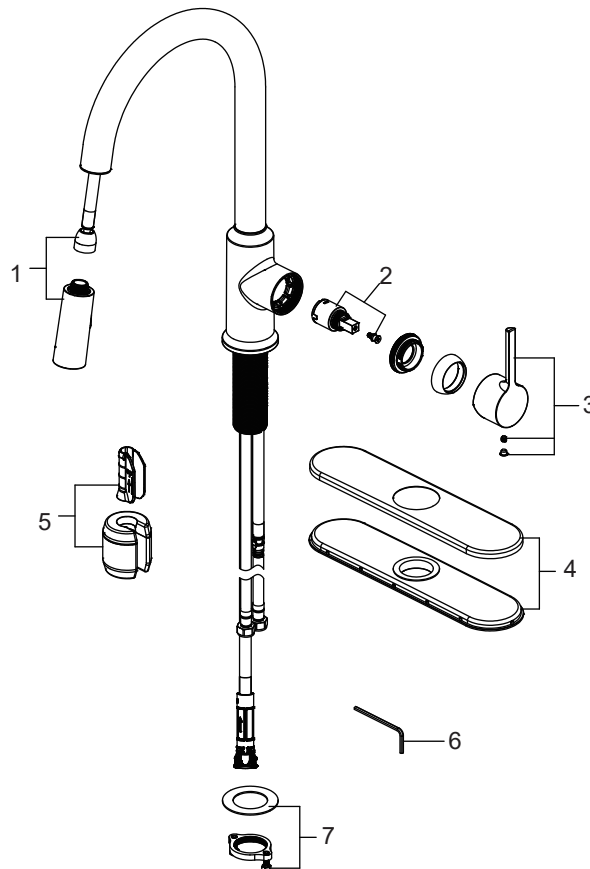

Parts Breakdown

LOFTUS

**PFXC4027 SINGLE HANDLE
PULL DOWN KITCHEN FAUCET**

Parts

No.	Part Name	Part Number	Material
1	Sprayhead and hose	OBPF6F38024*	Plastic
2	Cartridge	OBPF220081	Ceramic
3	Handle	OBPF7KF13088*	Zinc
4	Deck plate	OBPF1F80017*	Metal
5	Weight	OBPF1F70022A	Steel
6	2.5mm Hex allen wrench	OBPF1RP70221	Steel
7	Mounting Nut	OBPFF56004	Metal

PFXC4027CP

For detailed warranty information, visit ferguson.com/proflo-faucet-warranty.

** Designate proper finish suffix