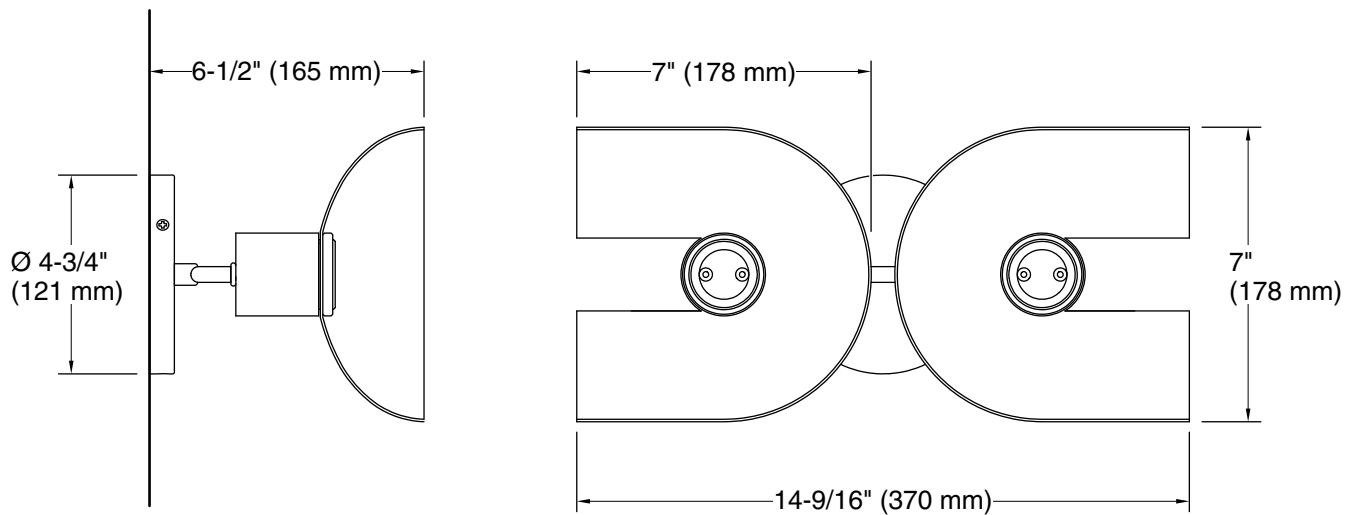

Color	Code	Description
	BML	Black, Brass Trim
	6GL	
	SLG	

Required Electrical Service

One circuit required.

120 V, 1 A, 60 Hz

Technical Information

All product dimensions are nominal.

Material: Aluminum, Steel

Number of Lights: 2

Lighting Type: Socket-based

Socket Type: E-26 Medium

Number of Shades: 2

Shade Type: Metal

Hanging Type: Non-hanging

Notes

Install this product according to the installation instructions.