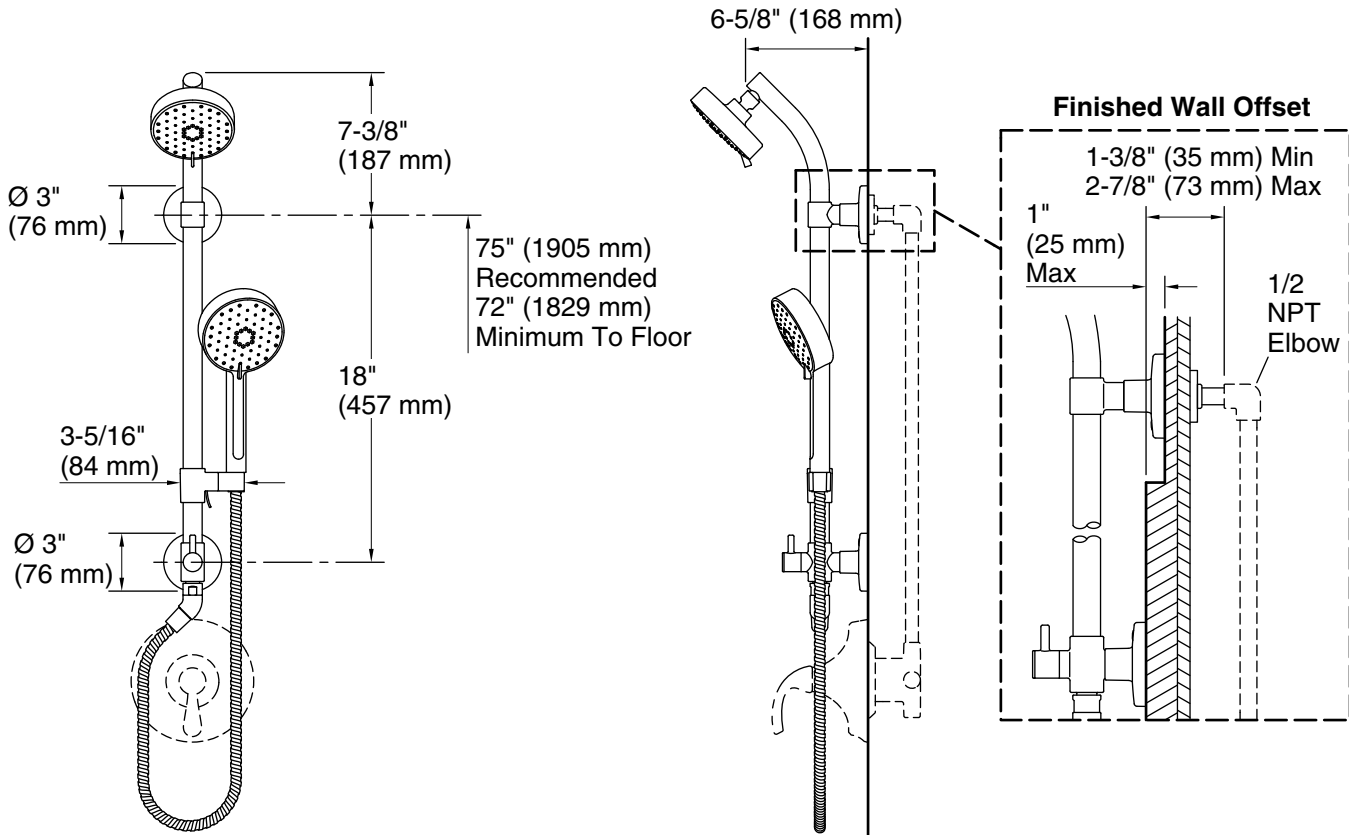

### Installation

- Shower-only wall-mount installation
- Installs in less than 60 minutes without changes to in-wall plumbing (subject to condition of existing installation)
- May require additional service parts based on installation type (see installation guide for details)
- Includes an adapter that will fit with most installations but may require K-1194630, K-1187917 or K-1194302

### Included Components

K-45906 Shower column

K-45982 60" ribbon hose

K-72415 Multifunction Handshower

### Technical Information

All product dimensions are nominal.