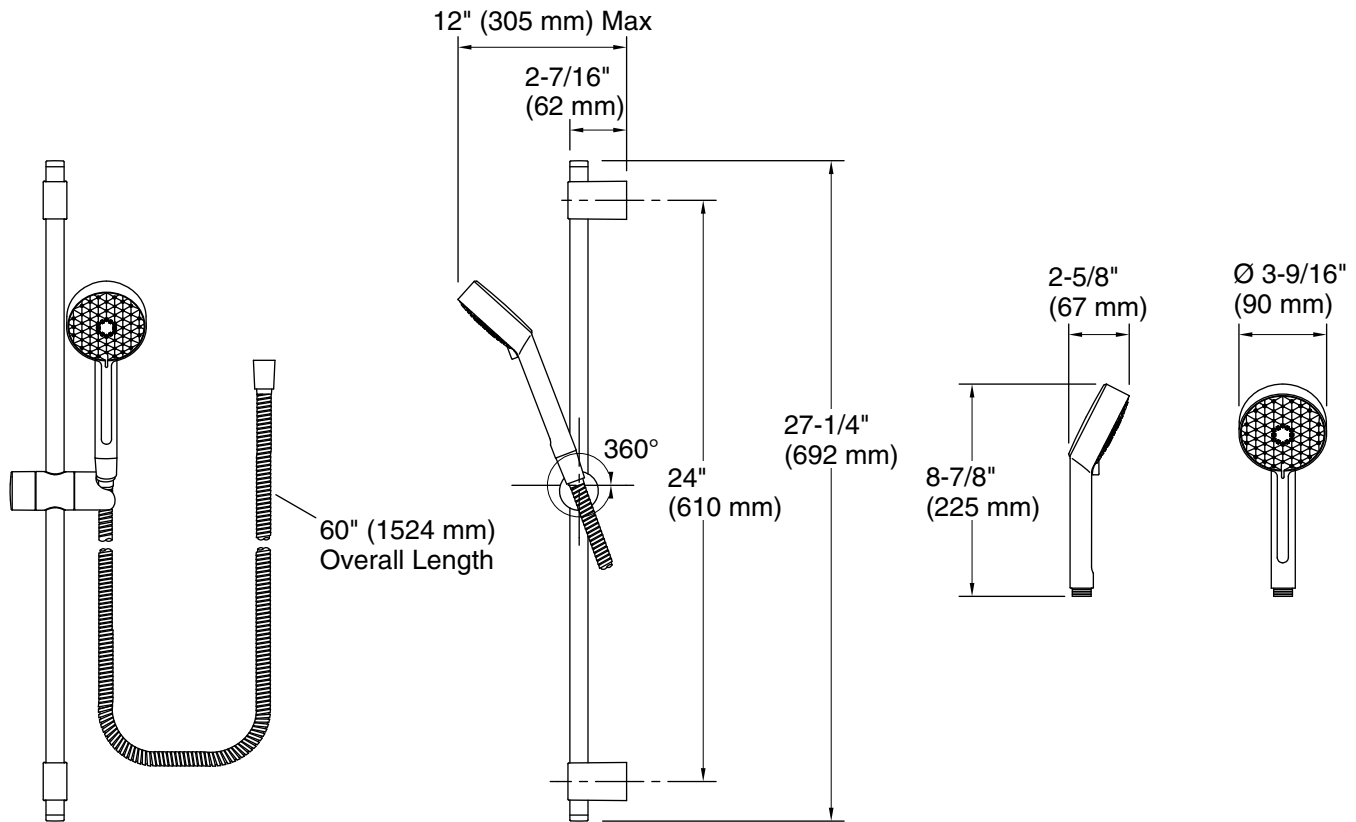

Technical Information

All product dimensions are nominal.

Drain included: No

Handshower:

Rated maximum flow: 2.5 gal/min (9.5 l/min)

Pressure: 45 psi (3.1 bar)

Notes

Install this product according to the installation instructions.

Plumbing codes require approved backflow prevention devices to be installed in-line to handshowers. Please consult with local plumbing officials.

Mount the sidebar to stud framing or install backing support.

For tile or other solid finish surfaces: Pre-drill mounting holes through surface material only; do not drill into the stud.

For drywall surface: No pre-drill is required.

NOTE: The mounting brackets can be adjusted to align with existing holes for retrofit installations.