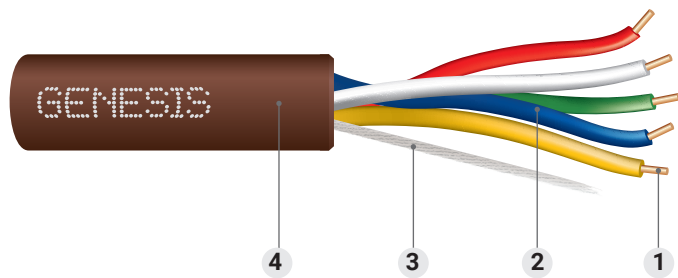

Thermostat Cable

General Purpose

-GENESIS-

Genesis Thermostat Cables guarantee reliable signal transmission between thermostats and heating/cooling systems, keeping today's indoor environments comfortable and energy efficient.

Construction

1. **Conductor:** Bare Copper conductors for excellent conductivity and low voltage drop
2. **Insulation:** Polypropylene
3. **Rip Cord:** Durable rip cord for efficient jacket stripping and removal
4. **Jacket:** PVC
Sequential length marking included for easy tracking of usage