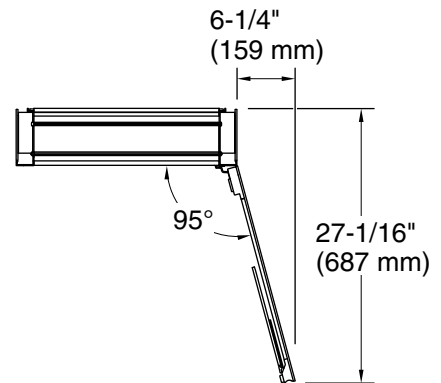

Required Products/Accessories

K-28033 40" mirrored side kit for medicine cabinet

Codes/Standards

None Applicable

KOHLER® One-Year Limited Warranty

See website for detailed warranty information.

Technical Information

All product dimensions are nominal.

Notes

Install this product according to the installation instructions.

CAUTION: Risk of property damage. For surface mounting, use anchors (not provided) rated for the loaded weight of this product. Refer to the anchor manufacturer's instructions.

When determining the height of the medicine cabinet, ensure the mirrored door will clear all obstacles (such as a faucet). A minimum distance of 3" (76 mm) is required.