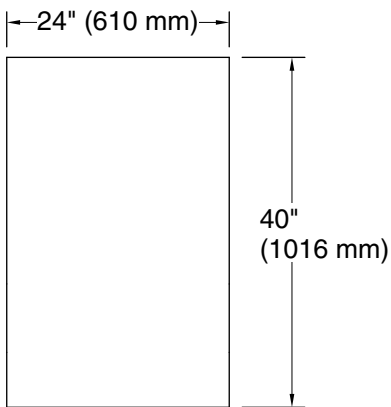

Technical Information

All product dimensions are nominal.

Notes

Install this product according to the installation instructions.

CAUTION: Risk of property damage. For surface mounting, use anchors (not provided) rated for the loaded weight of this product. Refer to the anchor manufacturer's instructions.

When determining the height of the medicine cabinet, ensure the mirrored door will clear all obstacles (such as a faucet). A minimum distance of 3" (76 mm) is required.