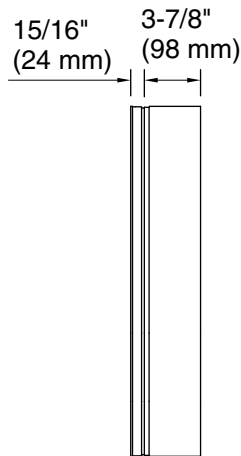

Features

- Front mirror, inside door mirror, and back panel mirror provide superior visibility
- Four adjustable tempered-glass shelves
- Finish-matched cabinet interior
- Vertically adjustable 3x magnifying mirror on inside of door
- Slow-close door prevents slamming
- Two-way adjustable hinges with 108° opening capability for easy cabinet access

Required Products/Accessories

K-28033 40" mirrored side kit for medicine cabinet

Codes/Standards

None Applicable

KOHLER® One-Year Limited Warranty

See website for detailed warranty information.

Technical Information

All product dimensions are nominal.

Notes

Install this product according to the installation instructions.

CAUTION: Risk of property damage. For surface mounting, use anchors (not provided) rated for the loaded weight of this product. Refer to the anchor manufacturer's instructions.

When determining the height of the medicine cabinet, ensure the mirrored door will clear all obstacles (such as a faucet). A minimum distance of 3" (76 mm) is required.