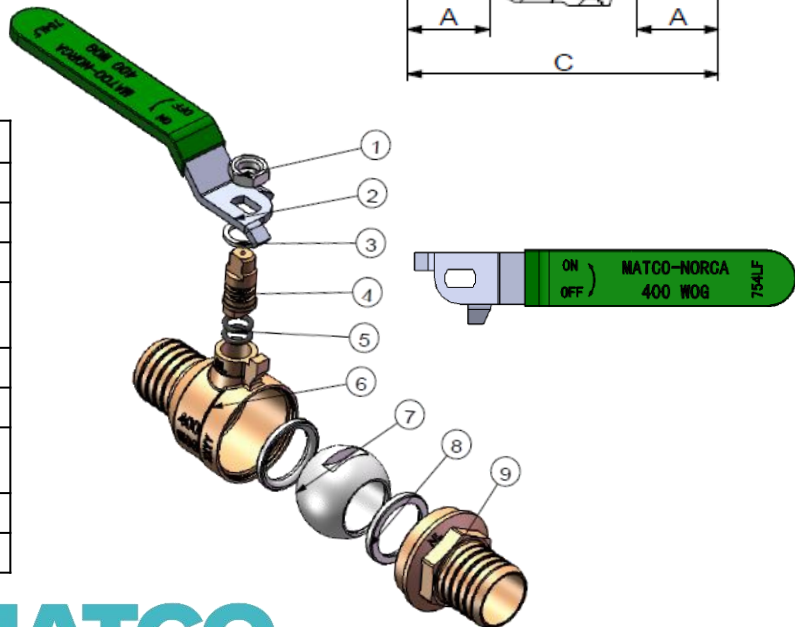

754PXLF PEX Ball Valve

Specification Sheet

1/2" - 1"

FEATURES & BENEFITS

- Lead Free Brass
- 600 WOG
- Full Port
- NSF Approved
- 1/4 Turn With Packing Nut
- Two Piece Body
- Blow-Out Proof Stems
- With Waste Drain & Drop Ear Option Available
- Sizes 1/2" - 2"

MATCO
NORCA

754PXL F PEX Ball Valve

Specification Sheet

1-1/4" – 2"

FEATURES & BENEFITS

- Lead Free Brass
- 600 WOG
- Full Port
- NSF Approved
- 1/4 Turn With Packing Nut
- Two Piece Body
- Blow-Out Proof Stems
- With Waste Drain & Drop Ear Option Available
- Sizes 1/2" - 2"

DIMENSIONS

Part #	Size	DN	A	B	C	E	F
754PX06LF	1-1/4"	0.91	0.94	0.87	3.59	2.16	5.12
754PX07LF	1-1/2"	0.99	1.15	1.02	4.13	2.21	5.12
754PX08LF	2"	1.34	1.50	1.37	5.32	2.49	5.12

MATERIAL SPECIFICATIONS

No.	Part	Material
1	Hex Nut	Steel
2	Handle	Steel
3	Washer	PTFE
4	Stem	1-1/4"-1-1/2" - Brass C46500 2" - Brass C36000
5	O-Ring	EPDM
6	Body	Brass C46500
7	Ball	1-1/4"-1-1/2" - C.P.Brass C46500 2" - Stainless Steel
8	Seats	PTFE
9	Bonnet	Brass C46500

**MATCO
NORCA**

754PXDELF PEX Ball Valve With Waste Drain & Drop Ear

Specification Sheet

FEATURES & BENEFITS

- Lead Free Brass
- 600 WOG
- Full Port
- NSF Approved
- 1/4 Turn With Packing Nut
- Two Piece Body
- Blow-Out Proof Stems
- With Waste Drain & Drop Ear Option Available
- Sizes 1/2" - 1"