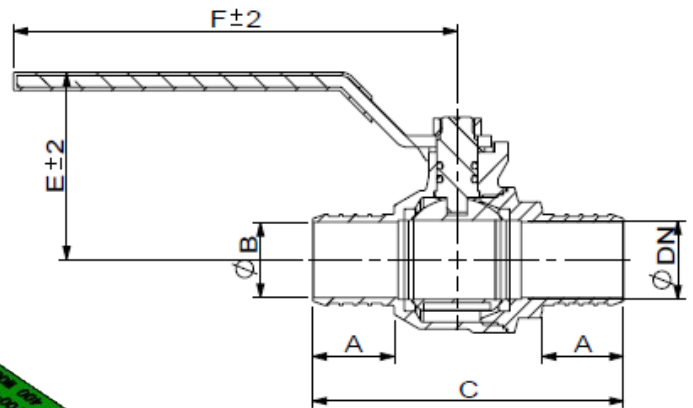

DIMENSIONS

Part #	Size	D	d	H	L	L2
754PX03LF	1/2"	0.47	0.35	1.59	2.36	3.34
754PX04LF	3/4"	0.67	0.53	1.70	2.53	3.34
754PX05LF	1"	0.86	0.71	2.03	3.12	4.02

MATERIAL SPECIFICATIONS

No.	Part	Material
1	Body	Brass
2	Seat Ring	PTFE
3	Ball	Brass
4	Bonnet	Brass
5	Stem	Brass
6	O-Ring	NBR
7	Handle	Iron
8	Nut	Iron

MATCO
NORCA

754PXL F PEX Ball Valve

Specification Sheet

1-1/4" – 2"

FEATURES & BENEFITS

- Lead Free Brass
- 600 WOG
- Full Port
- NSF Approved
- 1/4 Turn With Packing Nut
- Two Piece Body
- Blow-Out Proof Stems
- With Waste Drain & Drop Ear Option Available
- Sizes 1/2" - 2"

DIMENSIONS

Part #	Size	DN	A	B	C	E	F
754PX06LF	1-1/4"	0.91	0.94	0.87	3.59	2.16	5.12
754PX07LF	1-1/2"	0.99	1.15	1.02	4.13	2.21	5.12
754PX08LF	2"	1.34	1.50	1.37	5.32	2.49	5.12

MATERIAL SPECIFICATIONS

No.	Part	Material
1	Hex Nut	Steel
2	Handle	Steel
3	Washer	PTFE
4	Stem	1-1/4"-1-1/2" - Brass C46500 2" - Brass C36000
5	O-Ring	EPDM
6	Body	Brass C46500
7	Ball	1-1/4"-1-1/2" - C.P.Brass C46500 2" - Stainless Steel
8	Seats	PTFE
9	Bonnet	Brass C46500

DIMENSIONS

Part #	Size	D	d	H	L	L2	M	W
754PXDE03LF	1/2"	0.47	0.35	1.59	2.36	3.34	1.24	0.18
754PXDE04LF	3/4"	0.67	0.53	1.70	2.53	3.34	1.50	0.18
754PXDE05LF	1"	0.86	0.71	2.03	3.12	4.02	1.81	0.18

MATERIAL SPECIFICATIONS