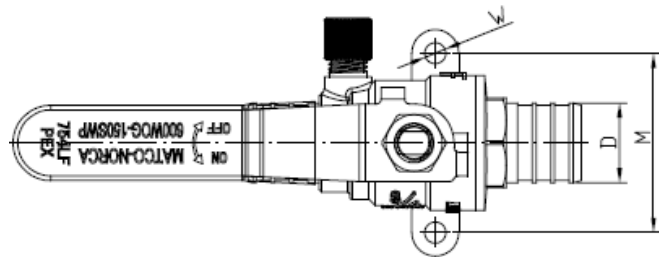

MATCO
NORCA

754PXL F PEX Ball Valve

Specification Sheet

1-1/4" – 2"

FEATURES & BENEFITS

- Lead Free Brass
- 600 WOG
- Full Port
- NSF Approved
- 1/4 Turn With Packing Nut
- Two Piece Body
- Blow-Out Proof Stems
- With Waste Drain & Drop Ear Option Available
- Sizes 1/2" - 2"

DIMENSIONS

Part #	Size	DN	A	B	C	E	F
754PX06LF	1-1/4"	0.91	0.94	0.87	3.59	2.16	5.12
754PX07LF	1-1/2"	0.99	1.15	1.02	4.13	2.21	5.12
754PX08LF	2"	1.34	1.50	1.37	5.32	2.49	5.12

MATERIAL SPECIFICATIONS

No.	Part	Material
1	Hex Nut	Steel
2	Handle	Steel
3	Washer	PTFE
4	Stem	1-1/4"-1-1/2" - Brass C46500 2" - Brass C36000
5	O-Ring	EPDM
6	Body	Brass C46500
7	Ball	1-1/4"-1-1/2" - C.P.Brass C46500 2" - Stainless Steel
8	Seats	PTFE
9	Bonnet	Brass C46500

**MATCO
NORCA**

754PXDELF PEX Ball Valve With Waste Drain & Drop Ear

Specification Sheet

FEATURES & BENEFITS

- Lead Free Brass
- 600 WOG
- Full Port
- NSF Approved
- 1/4 Turn With Packing Nut
- Two Piece Body
- Blow-Out Proof Stems
- With Waste Drain & Drop Ear Option Available
- Sizes 1/2" - 1"

DIMENSIONS

Part #	Size	D	d	H	L	L2	M	W
754PXDE03LF	1/2"	0.47	0.35	1.59	2.36	3.34	1.24	0.18
754PXDE04LF	3/4"	0.67	0.53	1.70	2.53	3.34	1.50	0.18
754PXDE05LF	1"	0.86	0.71	2.03	3.12	4.02	1.81	0.18

MATERIAL SPECIFICATIONS