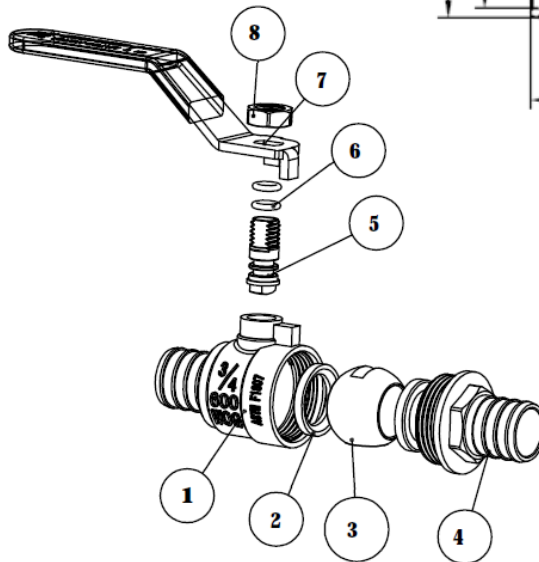

754PXLF PEX Ball Valve

Specification Sheet

1/2" - 1"

FEATURES & BENEFITS

- Lead Free Brass
- 600 WOG
- Full Port
- NSF Approved
- 1/4 Turn With Packing Nut
- Two Piece Body
- Blow-Out Proof Stems
- With Waste Drain & Drop Ear Option Available
- Sizes 1/2" - 2"

DIMENSIONS

Part #	Size	D	d	H	L	L2
754PX03LF	1/2"	0.47	0.35	1.59	2.36	3.34
754PX04LF	3/4"	0.67	0.53	1.70	2.53	3.34
754PX05LF	1"	0.86	0.71	2.03	3.12	4.02

MATERIAL SPECIFICATIONS

No.	Part	Material
1	Body	Brass
2	Seat Ring	PTFE
3	Ball	Brass
4	Bonnet	Brass
5	Stem	Brass
6	O-Ring	NBR
7	Handle	Iron
8	Nut	Iron

MATCO
NORCA

754PXL F PEX Ball Valve

Specification Sheet

1-1/4" – 2"

FEATURES & BENEFITS

- Lead Free Brass
- 600 WOG
- Full Port
- NSF Approved
- 1/4 Turn With Packing Nut
- Two Piece Body
- Blow-Out Proof Stems
- With Waste Drain & Drop Ear Option Available
- Sizes 1/2" - 2"

DIMENSIONS

Part #	Size	DN	A	B	C	E	F
754PX06LF	1-1/4"	0.91	0.94	0.87	3.59	2.16	5.12
754PX07LF	1-1/2"	0.99	1.15	1.02	4.13	2.21	5.12
754PX08LF	2"	1.34	1.50	1.37	5.32	2.49	5.12

MATERIAL SPECIFICATIONS

No.	Part	Material
1	Hex Nut	Steel
2	Handle	Steel
3	Washer	PTFE
4	Stem	1-1/4"-1-1/2" - Brass C46500 2" - Brass C36000
5	O-Ring	EPDM
6	Body	Brass C46500
7	Ball	1-1/4"-1-1/2" - C.P.Brass C46500 2" - Stainless Steel
8	Seats	PTFE
9	Bonnet	Brass C46500