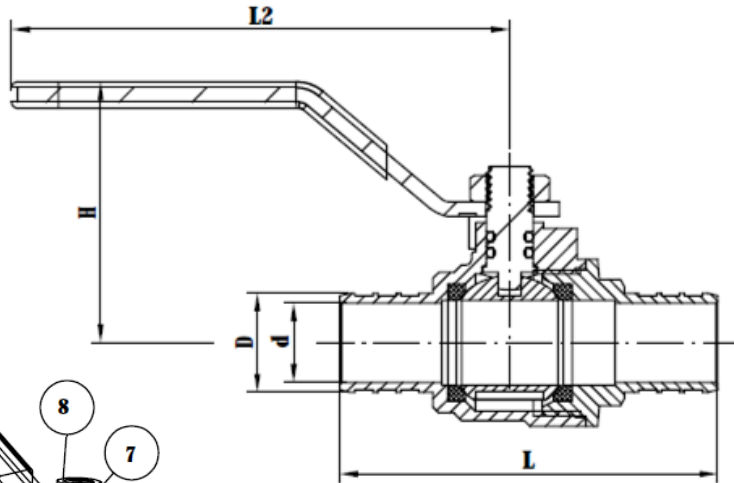

754PXLF PEX Ball Valve

Specification Sheet

1/2" - 1"

FEATURES & BENEFITS

- Lead Free Brass
- 600 WOG
- Full Port
- NSF Approved
- 1/4 Turn With Packing Nut
- Two Piece Body
- Blow-Out Proof Stems
- With Waste Drain & Drop Ear Option Available
- Sizes 1/2" - 2"

DIMENSIONS

Part #	Size	D	d	H	L	L2
754PX03LF	1/2"	0.47	0.35	1.59	2.36	3.34
754PX04LF	3/4"	0.67	0.53	1.70	2.53	3.34
754PX05LF	1"	0.86	0.71	2.03	3.12	4.02

MATERIAL SPECIFICATIONS

No.	Part	Material
1	Body	Brass
2	Seat Ring	PTFE
3	Ball	Brass
4	Bonnet	Brass
5	Stem	Brass
6	O-Ring	NBR
7	Handle	Iron
8	Nut	Iron

MATCO
NORCA

754PXL F PEX Ball Valve

Specification Sheet

1-1/4" – 2"

FEATURES & BENEFITS

- Lead Free Brass
- 600 WOG
- Full Port
- NSF Approved
- 1/4 Turn With Packing Nut
- Two Piece Body
- Blow-Out Proof Stems
- With Waste Drain & Drop Ear Option Available
- Sizes 1/2" - 2"

DIMENSIONS

Part #	Size	DN	A	B	C	E	F
754PX06LF	1-1/4"	0.91	0.94	0.87	3.59	2.16	5.12
754PX07LF	1-1/2"	0.99	1.15	1.02	4.13	2.21	5.12
754PX08LF	2"	1.34	1.50	1.37	5.32	2.49	5.12

MATERIAL SPECIFICATIONS

No.	Part	Material
1	Hex Nut	Steel
2	Handle	Steel
3	Washer	PTFE
4	Stem	1-1/4"-1-1/2" - Brass C46500 2" - Brass C36000
5	O-Ring	EPDM
6	Body	Brass C46500
7	Ball	1-1/4"-1-1/2" - C.P.Brass C46500 2" - Stainless Steel
8	Seats	PTFE
9	Bonnet	Brass C46500