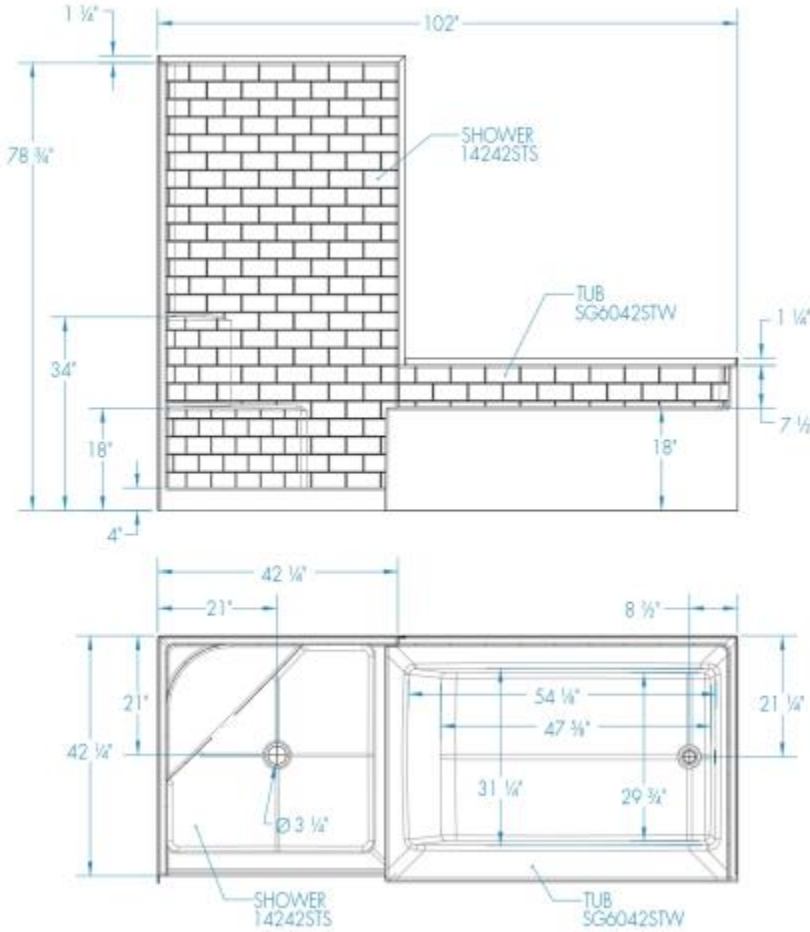

DARSEY 10242STSW 102 x 43 AcrylX Alcove Tub Shower Suite

Model number:

10242STSWR-WH

Dimensions: 102" x 43" x 79"

Installation: Alcove

Material: AcrylX™

Standard Features:

- 2-Piece tub and shower suite
- 42 Inch x 42 Inch shower with integral toiletry shelf and seat
- 60 Inch x 43-1/4 Inch bathtub with sleek minimalist design and integral skirt
- Double sided 7-1/2 Inch wainscot
- Simulated subway tile design is easy to clean with no messy grout lines

Certifications

AQUATIC products adhere to one or more of the following certifications:

DARSEY 10242STSW 102 x 43 AcryIX Alcove Tub Shower Suite

Model number:

10242STSWR-WH

Dimensions: 102" x 43" x 79"

Installation: Alcove

Material: AcryIX™

Dimensions

102 x 43 x 79 In.
(2591 x 1092 x 2007 mm)

Water Capacity

76.3 gallons

Weight

240 lbs - 109 kg

Deep Sump Height

12.125 In. - 308 mm

Drain location:

Left

Right

Project: _____

Contractor: _____

Representative: _____

Date: _____