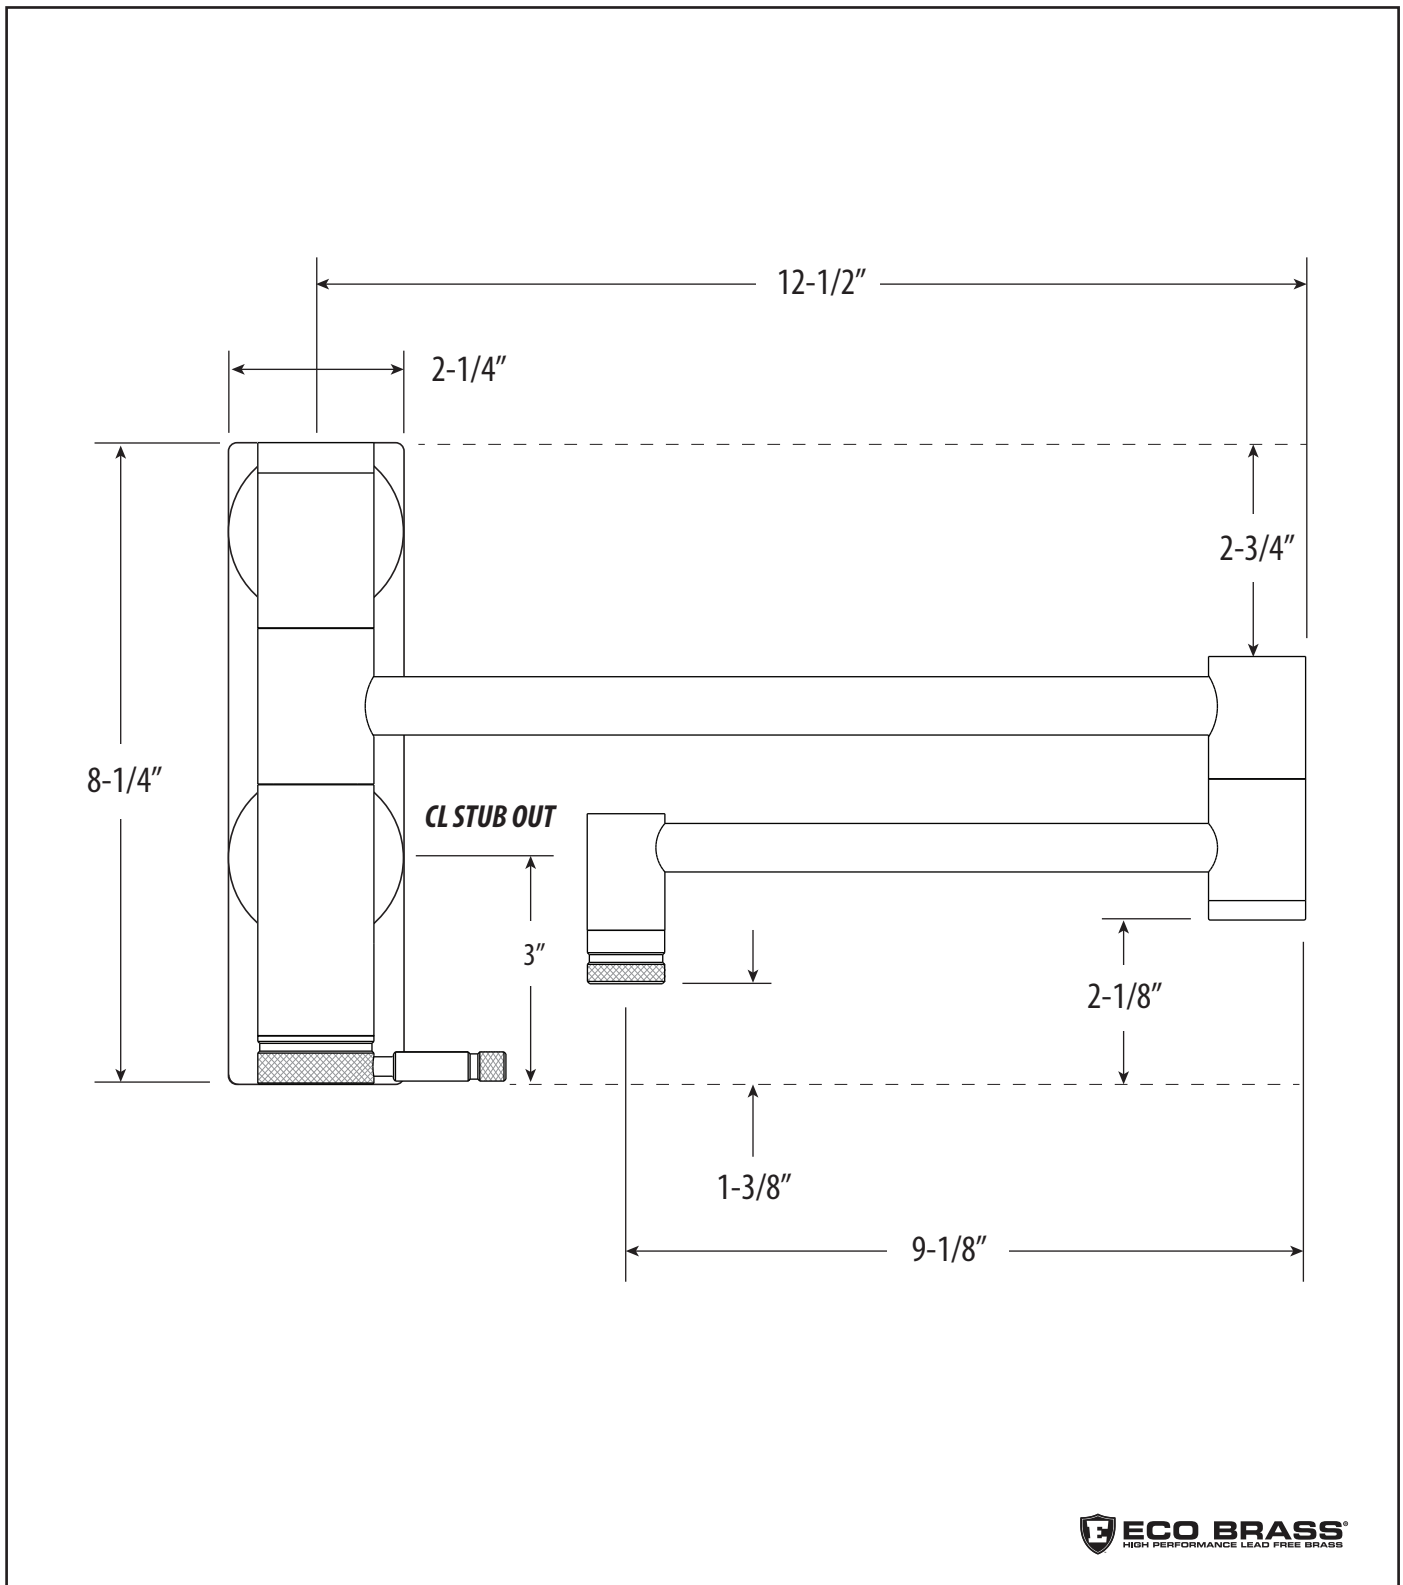

INDUSTRIAL WALL MOUNTED POTFILLER

3250

DIMENSIONS MAY VARY AND ARE SUBJECT TO CHANGE. NO RESPONSIBILITY IS ASSUMED FOR USE OF SUPERCEDED OR VOIDED DATA