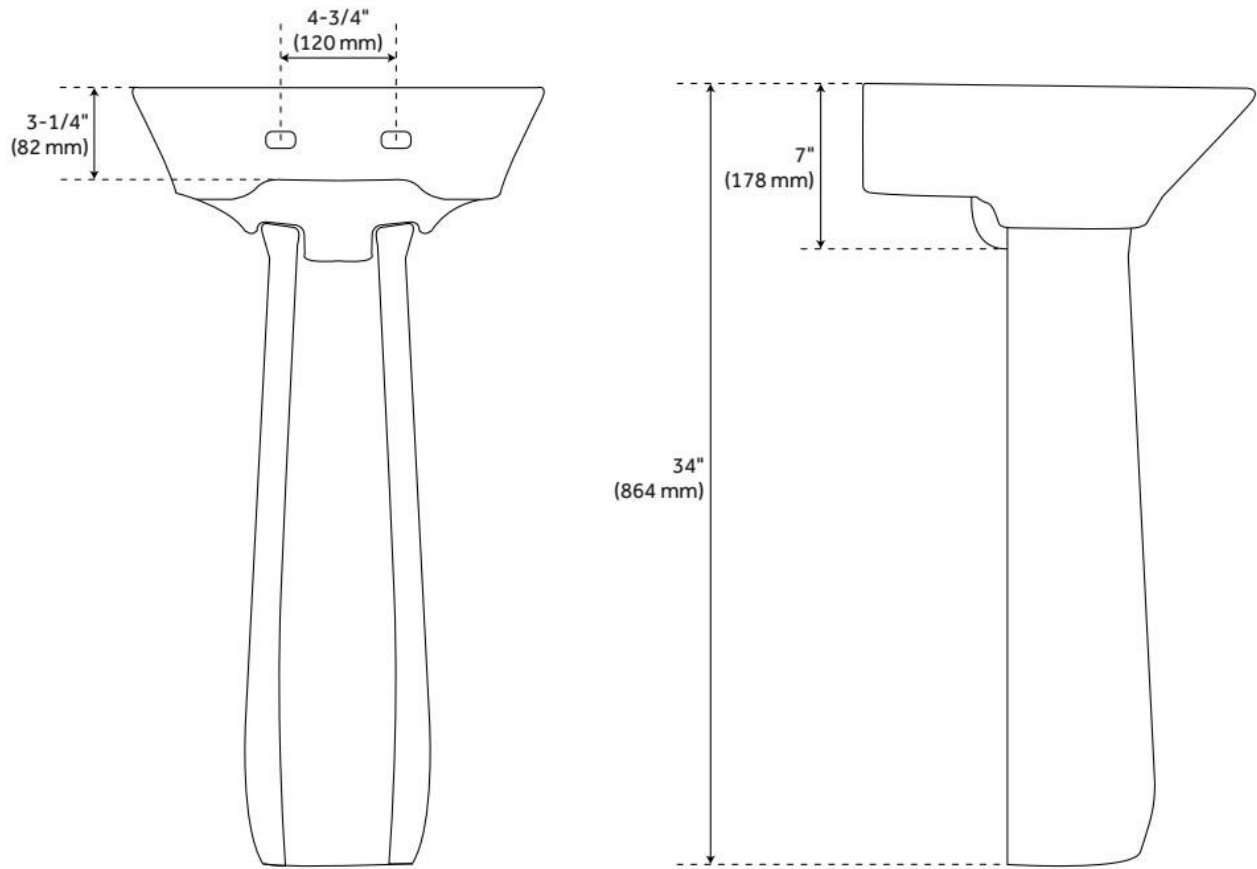

## FEATURES

Material: Porcelain  
Product Finish: White  
Installation Type: Wall Mount  
Shape: Specialty  
Drain Placement: Center Rear  
Fits Drain Hole Size: 1-3/4"  
Overflow Hole: Yes  
Mounting Hardware Included: Yes

## ADDITIONAL FEATURES

- All dimensions are ( $\pm 1/2$ ").

REVISED 7/9/2024

# LANKEN MINI PORCELAIN WALL MOUNT SINK

SKU: 953880

Code: SH484629, SH484630

REVISED 7/9/2024