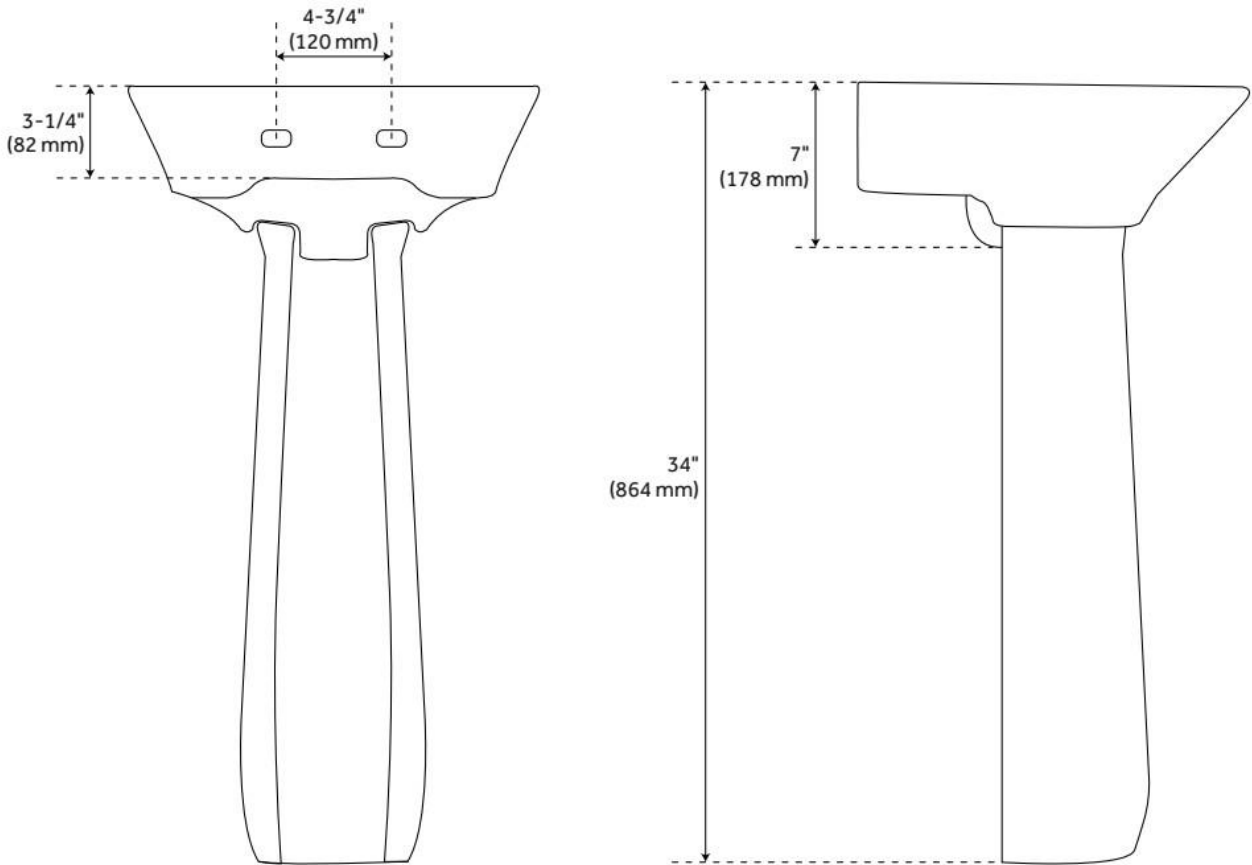

## FEATURES

Material: Porcelain  
Product Finish: White  
Installation Type: Wall Mount  
Shape: Specialty  
Drain Placement: Center Rear  
Fits Drain Hole Size: 1-3/4"  
Overflow Hole: Yes  
Mounting Hardware Included: Yes

## ADDITIONAL FEATURES

- All dimensions are ( $\pm 1/2$ ").

REVISED 7/9/2024

# LANKEN MINI PORCELAIN WALL MOUNT SINK

SKU: 953880

Code: SH484629, SH484630

REVISED 7/9/2024