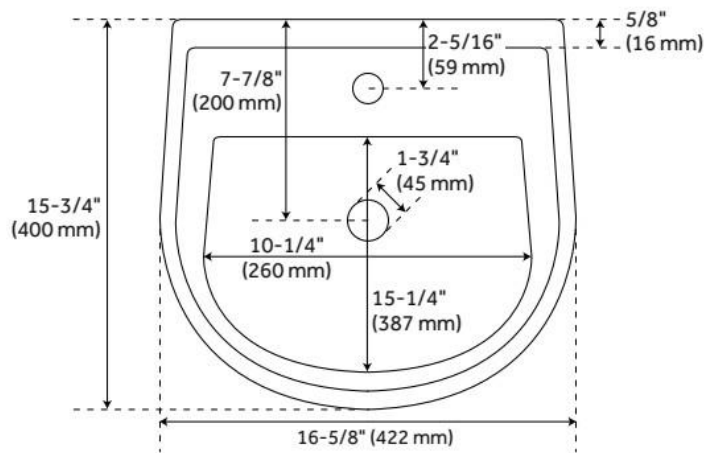

LANKEN MINI PORCELAIN WALL MOUNT SINK

SKU: 953880

Code: SH484629, SH484630

REVISED 7/9/2024