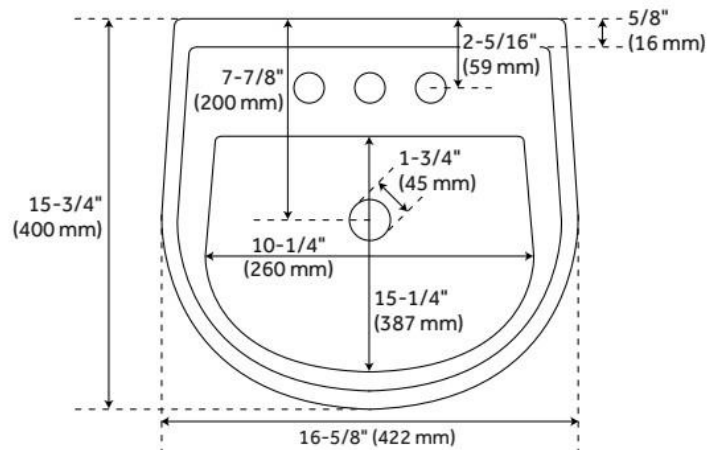

LANKEN MINI PORCELAIN WALL MOUNT SINK

SKU: 953880

Code: SH484629, SH484630

REVISED 7/9/2024