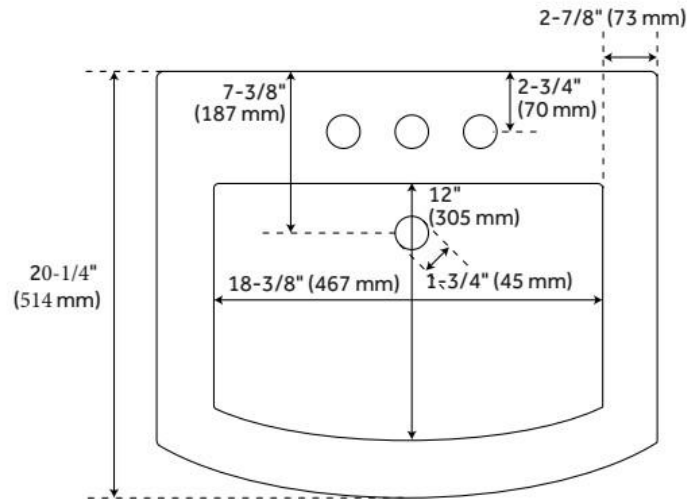

PENNFIELD PORCELAIN PEDESTAL SINK

SKU: 953883

Code: SH484641, SH484642

REVISED 7/12/2024