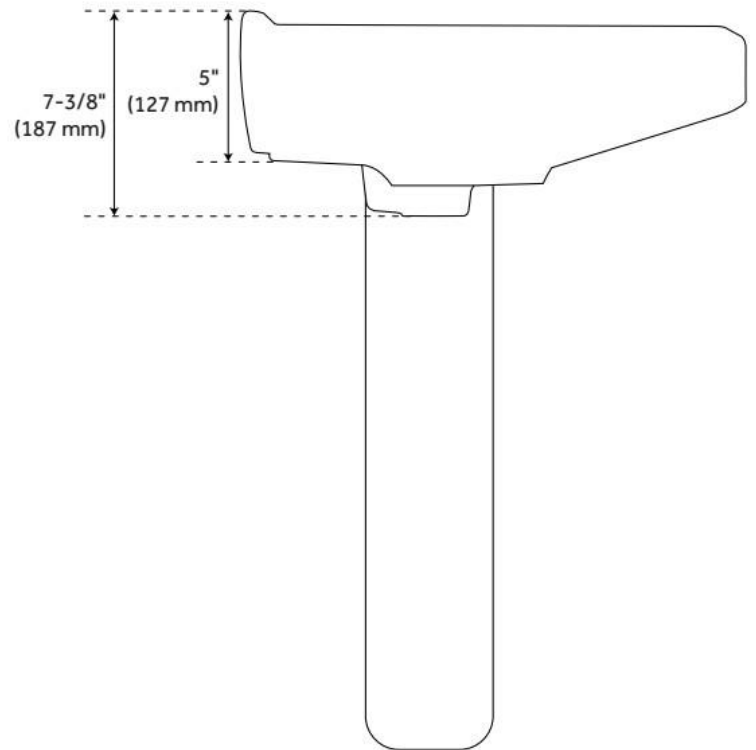

PENNFIELD PORCELAIN PEDESTAL SINK

SKU: 953883

Code: SH484641, SH484642

FEATURES

Product Finish: White

Installation Type: Wall Mount

Fits Drain Hole Size: 1-3/4"

Overflow Hole: Yes

Mounting Hardware Included: Yes

ASME A112.19.2/CSA B45.1, Massachusetts Accepted, LISTED ID: SH129903WH, SH129907WH

ADDITIONAL FEATURES

- All dimensions are ($\pm 1/2$ ").
- Mounting hardware included.

REVISED 7/12/2024

PENNFIELD PORCELAIN PEDESTAL SINK

SKU: 953883

Code: SH484641, SH484642

REVISED 7/12/2024

PENNFIELD PORCELAIN PEDESTAL SINK

SKU: 953883

Code: SH484641, SH484642

REVISED 7/12/2024