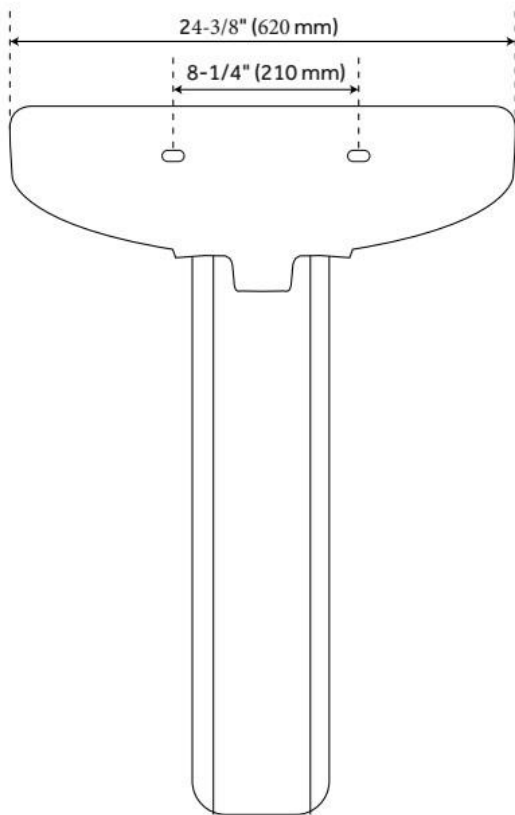

PENNFIELD PORCELAIN PEDESTAL SINK

SKU: 953883

Code: SH484641, SH484642

FEATURES

Product Finish: White

Installation Type: Wall Mount

Fits Drain Hole Size: 1-3/4"

Overflow Hole: Yes

Mounting Hardware Included: Yes

ASME A112.19.2/CSA B45.1, Massachusetts Accepted, LISTED ID: SH129903WH, SH129907WH

ADDITIONAL FEATURES

- All dimensions are ($\pm 1/2$ ").
- Mounting hardware included.

REVISED 7/12/2024

PENNFIELD PORCELAIN PEDESTAL SINK

SKU: 953883

Code: SH484641, SH484642

REVISED 7/12/2024

PENNFIELD PORCELAIN PEDESTAL SINK

SKU: 953883

Code: SH484641, SH484642

REVISED 7/12/2024