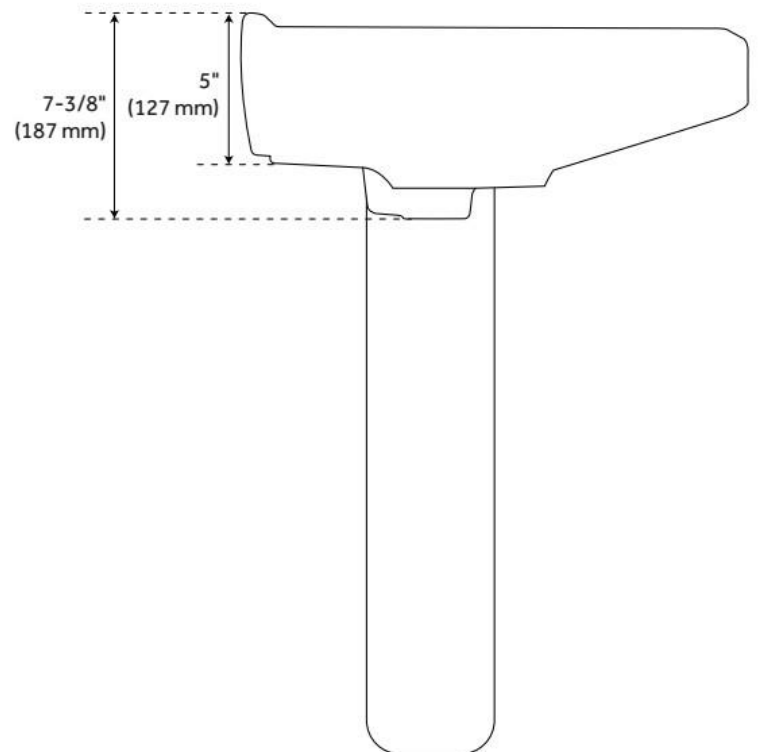

PENNFIELD PORCELAIN PEDESTAL SINK

SKU: 953883

Code: SH484641, SH484642

FEATURES

Product Finish: White

Installation Type: Wall Mount

Fits Drain Hole Size: 1-3/4"

Overflow Hole: Yes

Mounting Hardware Included: Yes

ASME A112.19.2/CSA B45.1, Massachusetts Accepted, LISTED ID: SH129903WH, SH129907WH

ADDITIONAL FEATURES

- All dimensions are ($\pm 1/2$ ").
- Mounting hardware included.

REVISED 7/12/2024

PENNFIELD PORCELAIN PEDESTAL SINK

SKU: 953883

Code: SH484641, SH484642

REVISED 7/12/2024

PENNFIELD PORCELAIN PEDESTAL SINK

SKU: 953883

Code: SH484641, SH484642

REVISED 7/12/2024