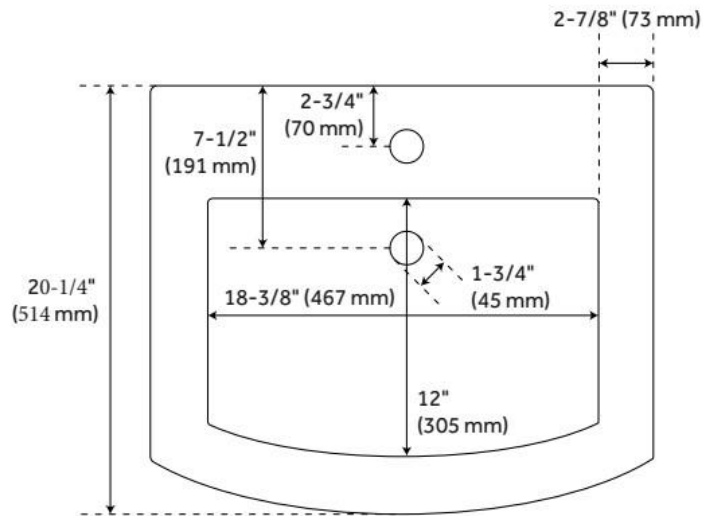

PENNFIELD PORCELAIN PEDESTAL SINK

SKU: 953883

Code: SH484641, SH484642

REVISED 7/12/2024