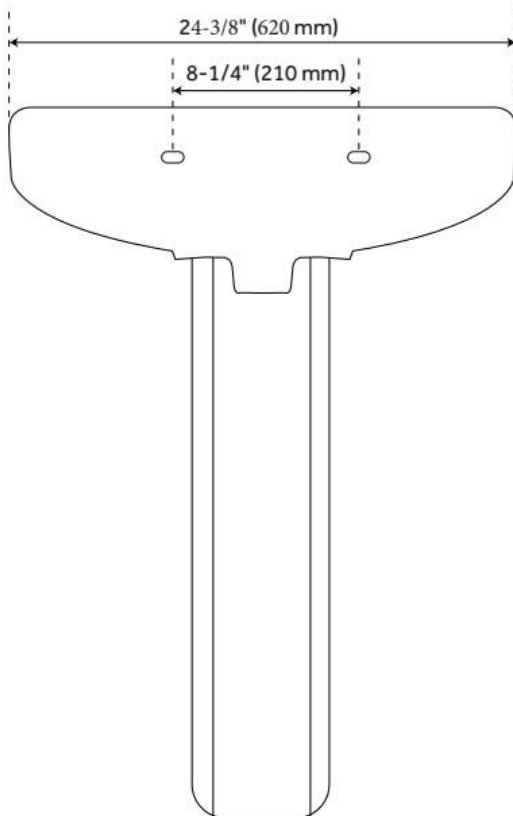

PENNFIELD PORCELAIN PEDESTAL SINK

SKU: 953883

Code: SH484641, SH484642

FEATURES

Product Finish: White

Installation Type: Wall Mount

Fits Drain Hole Size: 1-3/4"

Overflow Hole: Yes

Mounting Hardware Included: Yes

ASME A112.19.2/CSA B45.1, Massachusetts Accepted, LISTED ID: SH129903WH, SH129907WH

ADDITIONAL FEATURES

- All dimensions are ($\pm 1/2$ ").
- Mounting hardware included.

REVISED 7/12/2024

PENNFIELD PORCELAIN PEDESTAL SINK

SKU: 953883

Code: SH484641, SH484642

REVISED 7/12/2024

PENNFIELD PORCELAIN PEDESTAL SINK

SKU: 953883

Code: SH484641, SH484642

REVISED 7/12/2024