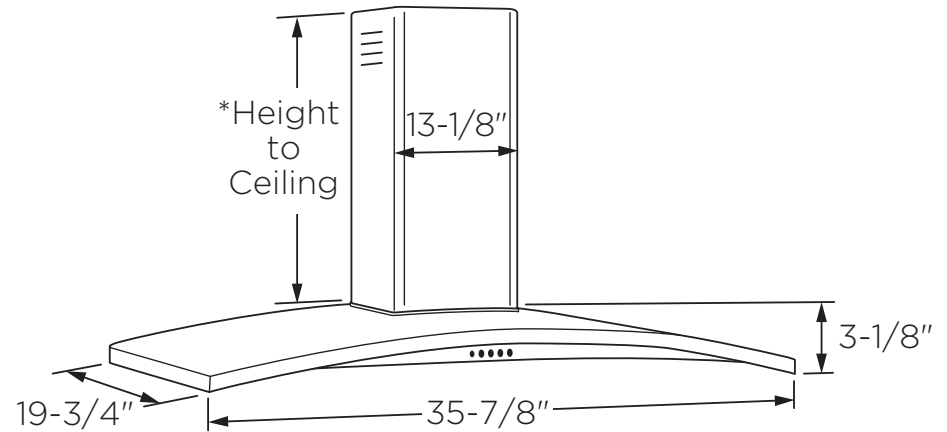

UVW7361SWSS

36" Wall-Mount Chimney Hood

DIMENSIONS AND INSTALLATION INFORMATION (IN INCHES)

INSTALLATION INFORMATION

Before installing, consult Use & Care/installation instructions packed with product for current dimensional data.

Amp Rating	
120V	4.4

*The supplied duct cover fits 7' 11" to 10' 2" ceiling heights (10' 6" in recirculation mode)

For answers to your Monogram, Café™, GE Profile™ or GE Appliances product questions, visit our website at geappliances.com or call GE Answer Center® Service, 800.626.2000.