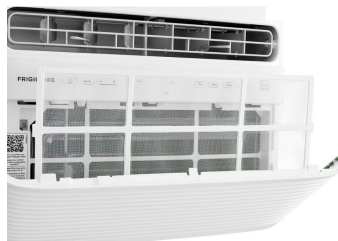

Product Photography