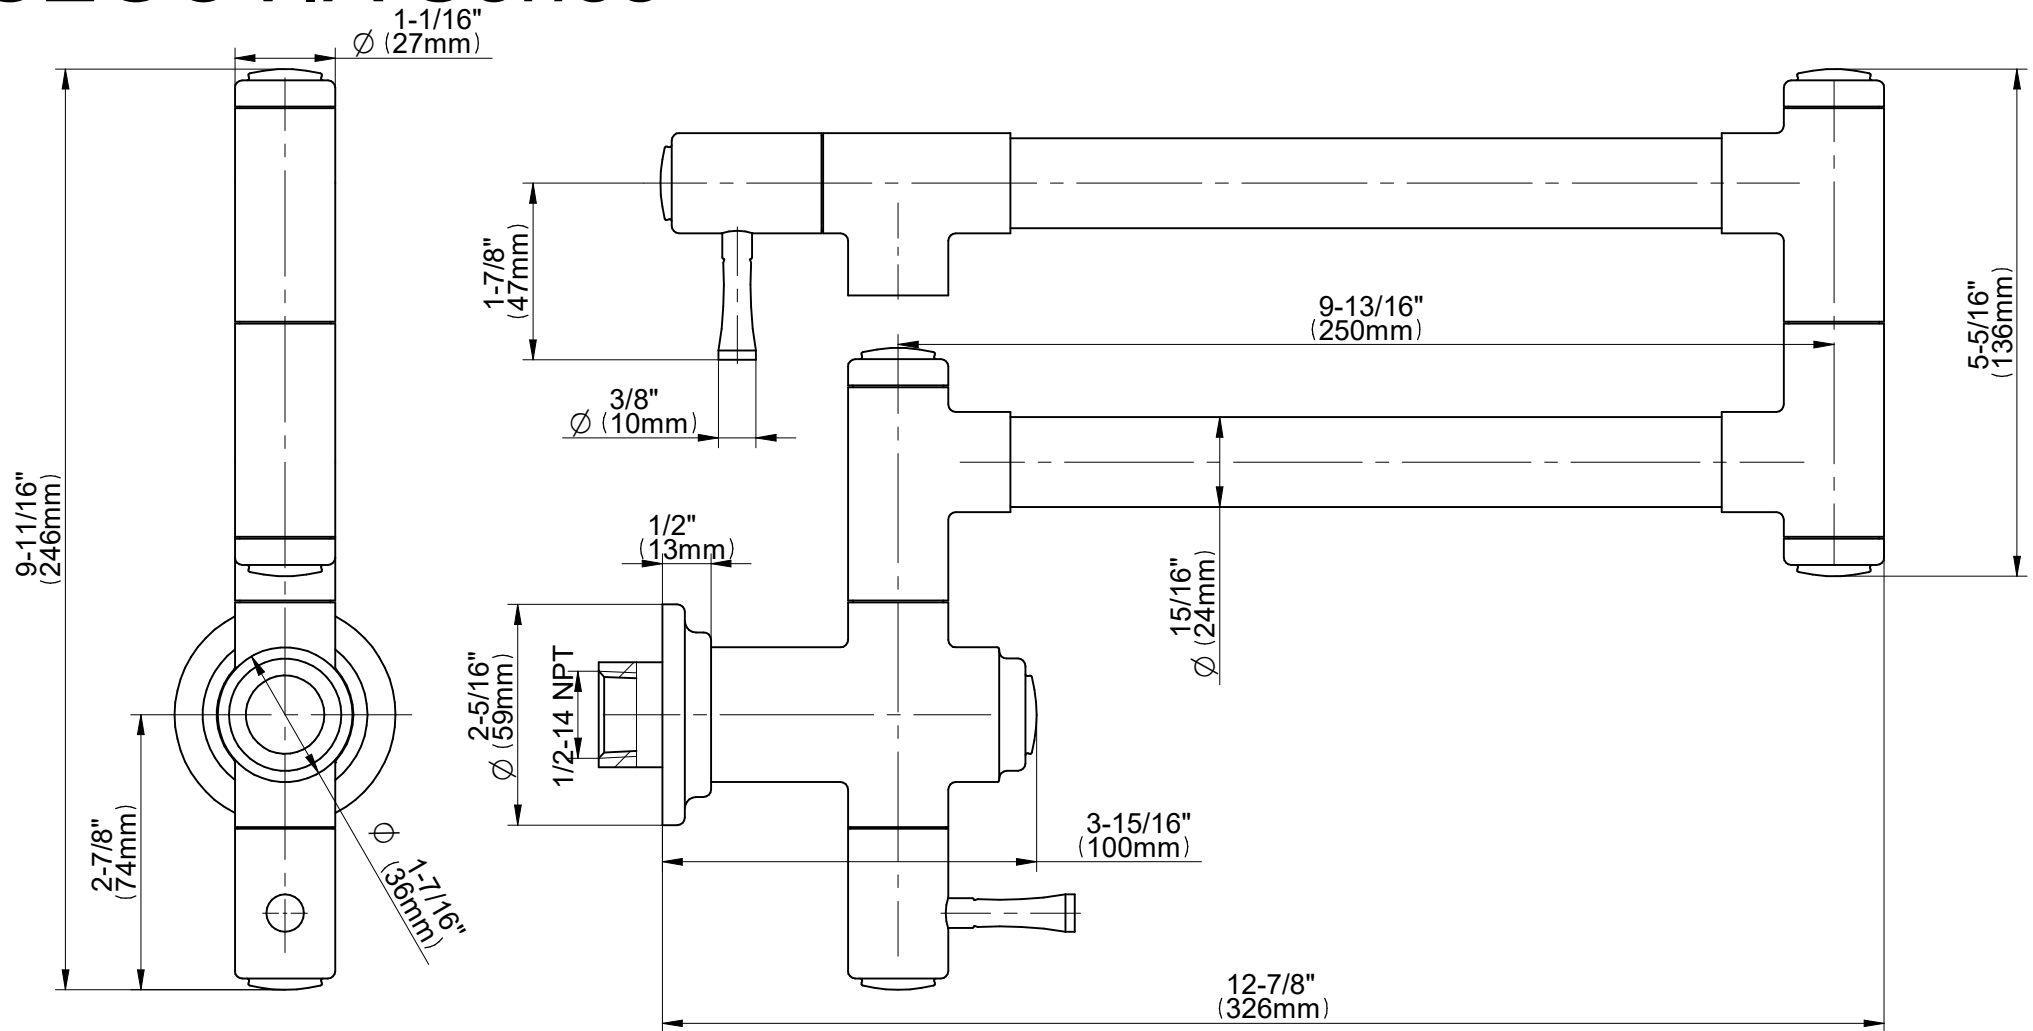

G-4915-LM67P

SEGOVIA Series

GRAFF[®]
Art of Bath