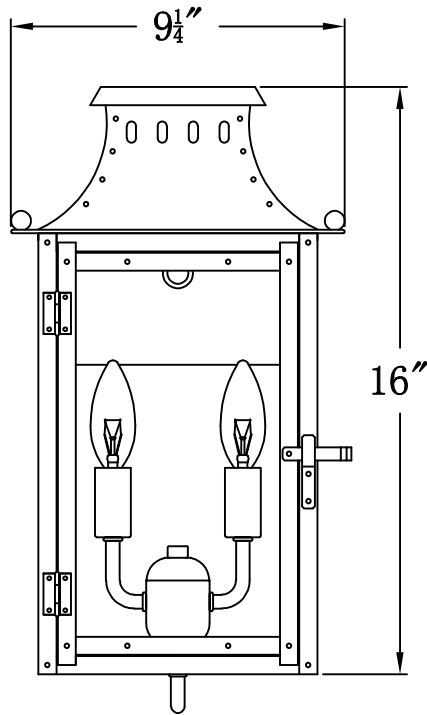

## MARKET STREET 16 Electric (MS-16E) Standard Wall Mount

### The CopperSmith

<b>The CopperSmith</b>		9152 Hard Drive
Product Description	Drawing Description	Foley Alabama 36536
Sockets:2-E12 Candelabra	REV:A/0	
Watts:2-60W	Date:03/14/2022	SKU Number:MS-16E
	Drawing by:Jason Huang	Product Name:Market Street 16 Electric