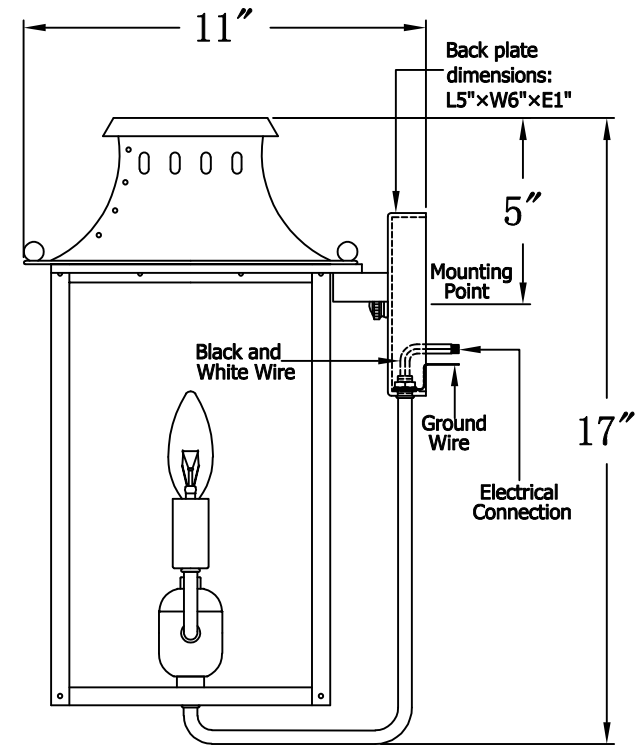

## MARKET STREET 16 Electric (MS-16E) Standard Wall Mount

### The CopperSmith

<b>The CopperSmith</b>		9152 Hard Drive
Product Description	Drawing Description	Foley Alabama 36536
Sockets:2-E12 Candelabra	REV:A/0	
Watts:2-60W	Date:03/14/2022	SKU Number:MS-16E
	Drawing by:Jason Huang	Product Name:Market Street 16 Electric