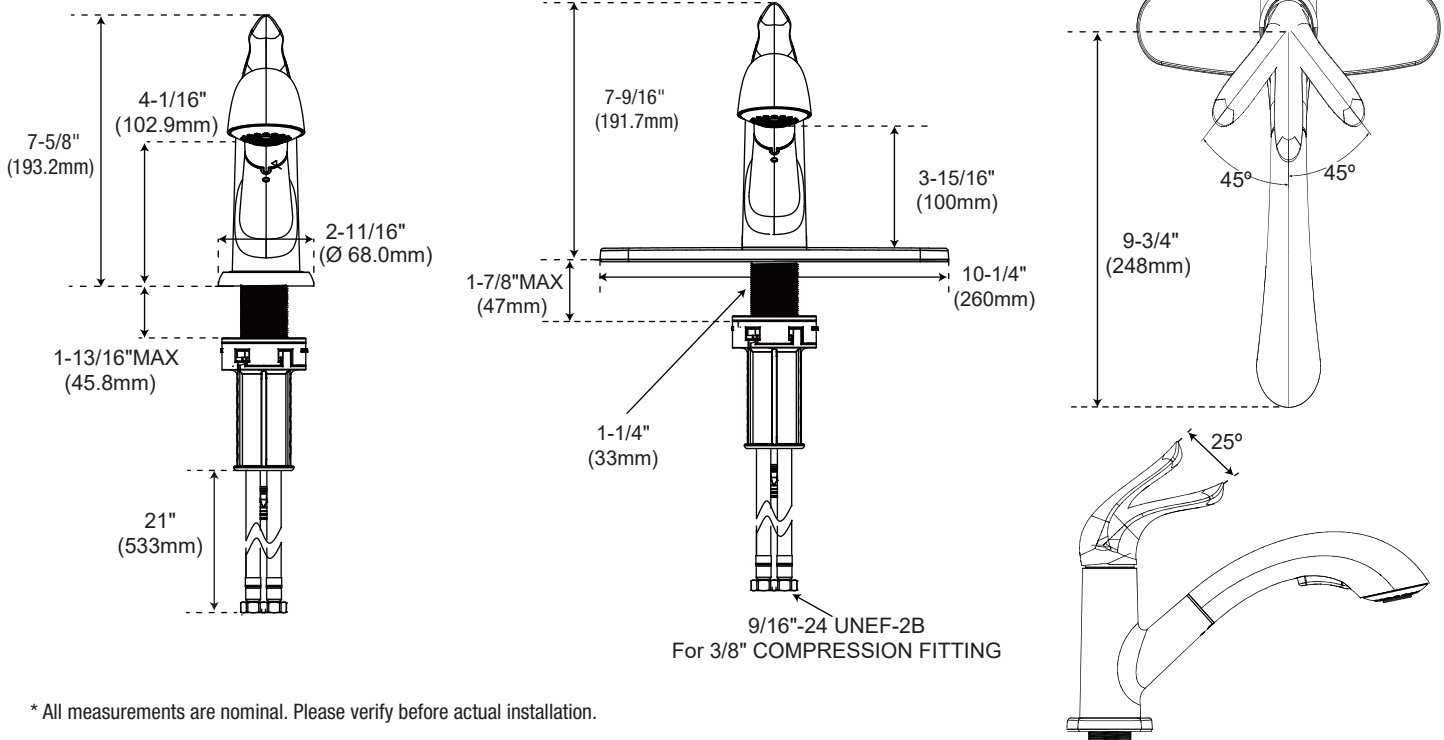

Product Specifications

* All measurements are nominal. Please verify before actual installation.

Warranty and Codes

This product comes complete with installation, operating, care and maintenance instructions. This PROFLO faucet carries a limited lifetime warranty when installed in residential applications. The warranty is five years in commercial applications. This product meets ANSI: A112.18.1. *Compliant with lead content requirements of US Senate Bill S.3874*