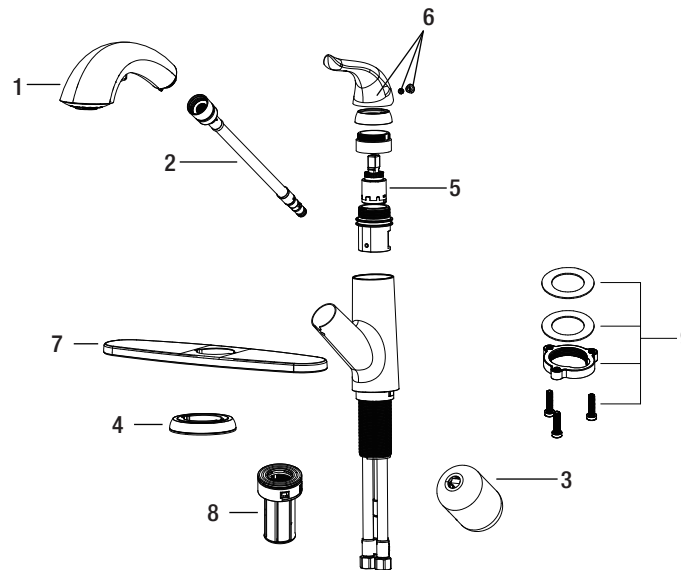

Warranty and Codes

This product comes complete with installation, operating, care and maintenance instructions. This PROFLO faucet carries a limited lifetime warranty when installed in residential applications. The warranty is five years in commercial applications. This product meets ANSI: A112.18.1. Compliant with lead content requirements of US Senate Bill S.3874