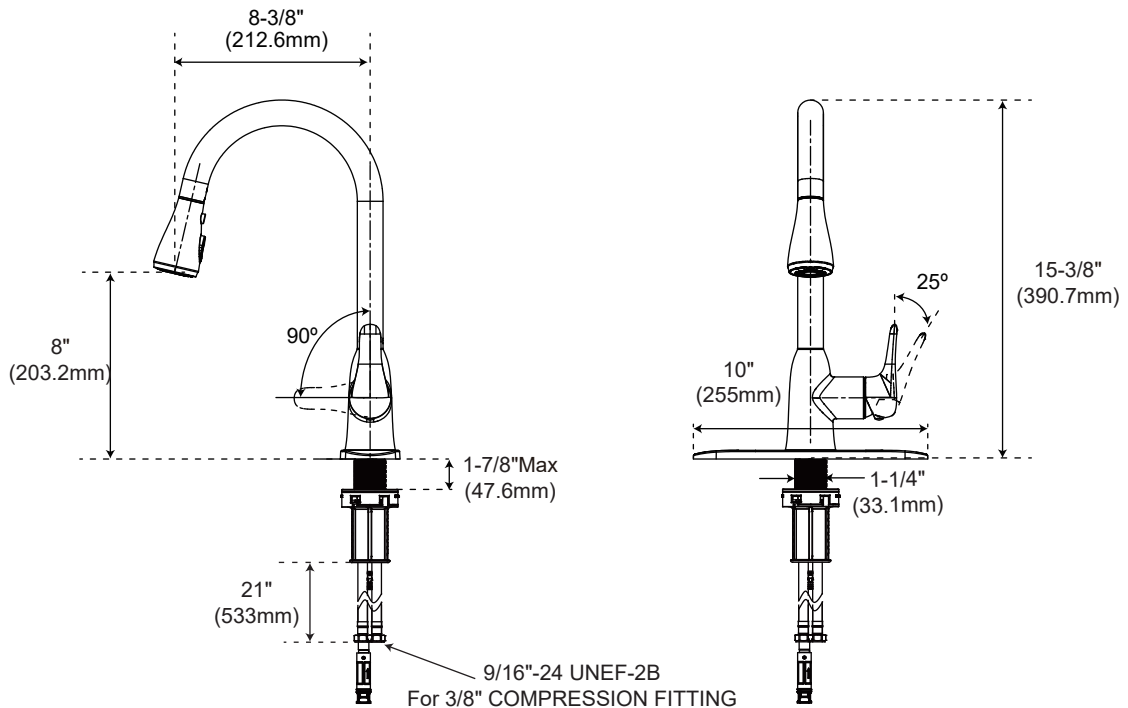

For detailed warranty information, visit ferguson.com/proflo-faucet-warranty.