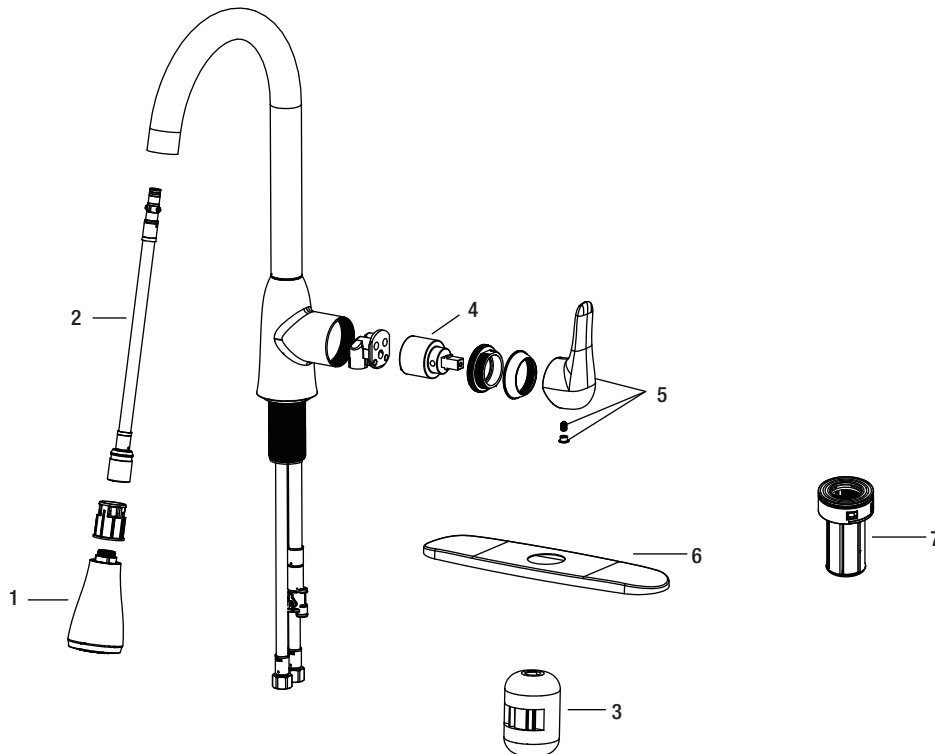

For detailed warranty information, visit ferguson.com/proflo-faucet-warranty.

** Designate proper finish suffix