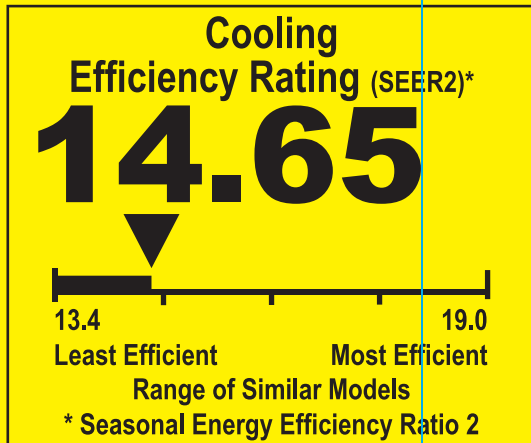

ENERGYGUIDE

Heat Pump
Cooling and Heating
Single Package

Trane U.S. Inc.
Models:
4WCZ5060E1
4DCZ5060E1

Notice: Federal law allows
this unit to be installed in all
U.S. States and territories

For energy cost info, visit
productinfo.energy.gov