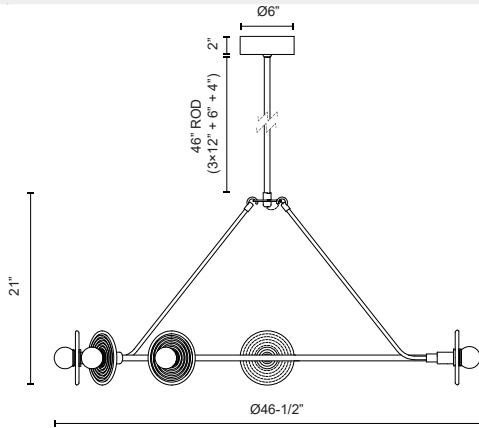

DAHLIA CH346046

FIXTURE DIMENSIONS	D46-1/2" x H21"
LIGHT SOURCE	LED with DC Driver
WATTAGE	40W
TOTAL LUMENS	3040lm
DELIVERED LUMENS	1900lm*
VOLTAGE	120V
COLOR TEMPERATURE	2700K
CRI (RA)	90CRI
DIMMABLE	Yes, TRIAC/ELV Dimmer (Not Included)
DIFFUSER DETAILS	Alabaster
GLASS DETAILS	Opal Glass
MATERIAL	Alabaster; Steel;
ROD LENGTH	46" Max (3x12" + 1x6" + 1x4")
WIRE LENGTH	144"
MINIMUM HANG HEIGHT	28"
SLOPED CEILING ADAPTABLE	Yes, Up to 15 Degrees
ILLUMINATION DIRECTION	Omni-directional
LOCATION	Dry
CANOPY DIMENSIONS	D6" x H2"
CEC TITLE 24 JA8	Yes, JA8-2022
BRAND	Alora

[D - Diameter, L - Length, W - Width, H - Height, E - Extension]

AVAILABLE FINISHES:

CH346046UBAR
Urban
Bronze/Alabaster

CH346046VBAR
Vintage
Brass/Alabaster

*For complete warranty terms, please visit: www.aloralighting.com/warranty